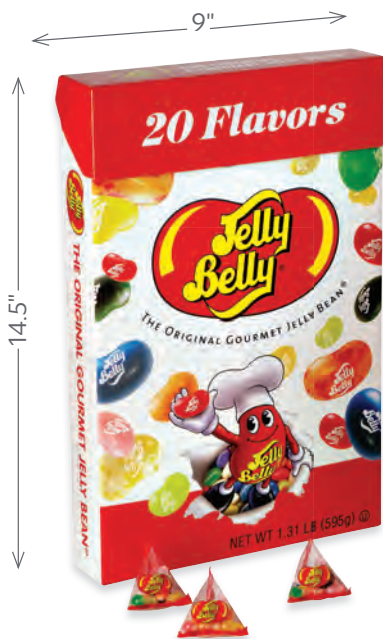

Merchandises 2 Ways!
JUMBO (Includes
75 bags)

1.31 LB 20 Flavors
Jelly Belly® JUMBO Box
Item # 74743 • 6 boxes