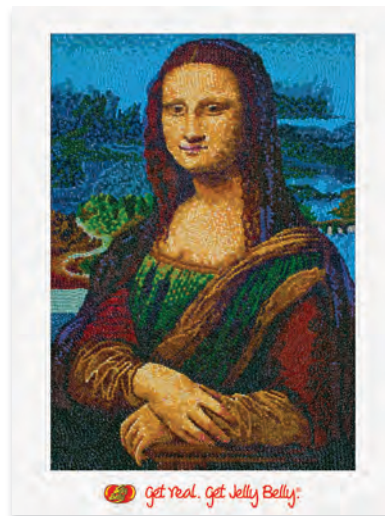

Hang the whole bean from the ceiling! Each carton includes a ceiling hook and plastic cord.

38"
TALL

Mr. Jelly Belly® Giant Plush
Item # 95766
1 plush

THE ART OF

The Bean

THE DETAILS ARE
IN THE BEANS!

Each poster features
over 11,000 Jelly Belly
jelly beans

18" x 24" Jelly Belly Bean Art Poster
"Batman"
Item # ZMD497 • 1 each

18" x 24" Jelly Belly Bean Art Poster
"Superman"
Item # ZMD498 • 1 each

24" x 18" Jelly Belly Bean Art Poster
"Starry Night"
Item # ZMD477 • 1 each