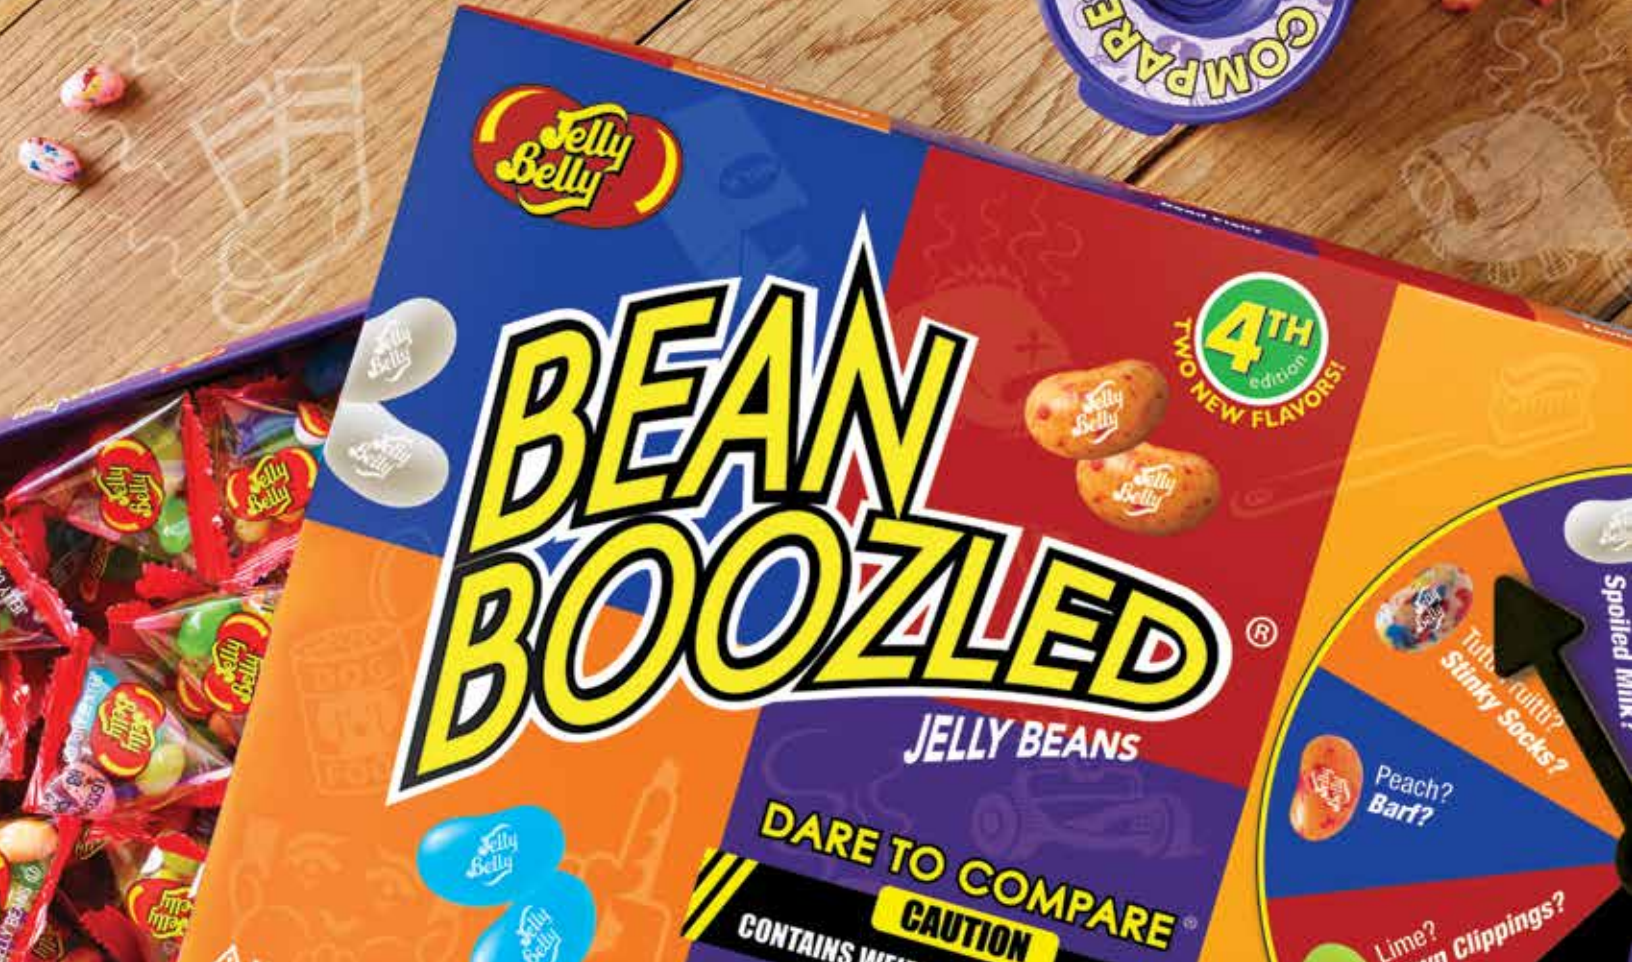

## Jelly Belly® LoliBeans®

- Berry Blue
- Bubble Gum
- Cotton Candy
- Green Apple
- Root Beer
- Sizzling Cinnamon
- Tangerine
- Top Banana
- Watermelon
- Very Cherry

Drive your lollipop sales with Jelly Belly LoliBeans, fun and unique bean-shaped lollipops in ten, tantalizing true-to-life flavors. No lollipop or Jelly Belly fan can resist!

Jelly Belly® LoliBeans®  
Item # 46100  
96/1 oz. LoliBeans®

Jelly Belly® LoliBeans®  
Countertop Display  
Item # 88042  
• Holds 80 pops  
• Dimensions:  
17" tall, 7" diameter

Jelly Belly® LoliBeans®  
Floor Stand Display  
Item # 88134 • 1 unit  
• Holds two cases of LoliBeans® - 192 pops  
• Dimensions:  
13" w x 13" d x 69" h

COCONUT  
BUTTERED POPCO  
FRUIT-FRUIT!

SPOILED MILK  
ROTTEN EGG  
STINKY SOCKS