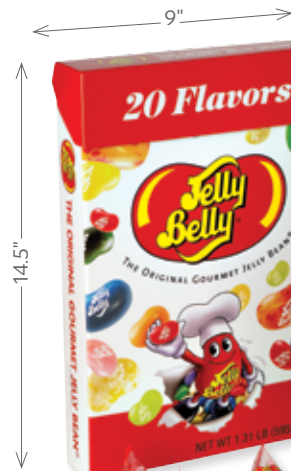

NEW

1 oz. 20 Flavors
Disney Minnie Mouse Bean Machine
Item # 86104 • 6 machines
Bean Machine sold unfilled.

NEW LOOK

1 oz. 20 Flavors
Disney Mickey Mouse Bean Machine
Item # 86112 • 6 machines
Bean Machine sold unfilled.

1 oz. Jelly Belly® 20 Flavors Bag
Item # 72571 • 30 ct. caddy

Merchandises 2 Ways!
JUMBO (Includes 75 bags)

1.31 LB 20 Flavors
Jelly Belly® JUMBO Box
Item # 74743 • 6 boxes

1.7 oz. Jelly Belly®
Bean Tin with
20 Flavors
Item # 62030
2/10 ct. caddies