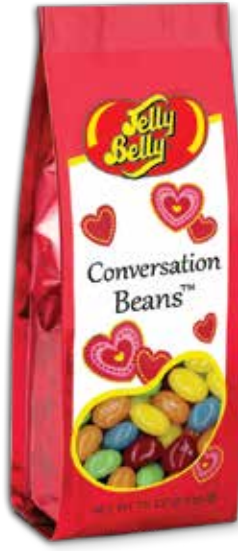

Champagne Jelly Belly® Beans
Item # 52861
Say "Cheers" to your Valentine.

Petite Sour Hearts
Item # 5337
Tiny gummi hearts with a pucker-up grape flavor

Red Raspberry Hearts
Item # 5311
Tender to the tooth; full-flavored raspberry pectin jell

Unbearably HOT Cinnamon Bears®
Item # 5010
These bouncing baby bears are sugar-sanded and intensely hot

Cherry Sours
Item # 2095
Soft panned shell with a tender cherry center

Sour Smoochi Lips®
Item # 5303
Sweet flavors with a sour sanding to make lips pucker.

valentine

SWEETS FOR YOUR SWEETHEART

12 Gift Bags per case

7.5 oz. Jelly Belly® Valentine Mix
Item # 76863

7.5 oz. Jelly Belly® Conversation Beans™
Item # 76861

7.5 oz. Jelly Belly® Jewel Valentine Mix
Item # 76887

6.2 oz. Petite Sour Hearts
Item # 76857

5.5 oz. Red Raspberry Hearts
Item # 76859

6 oz. Sour Smoochi Lips®
Item # 76856

1.2 oz. Jelly Belly® Conversation Beans® Flip Top Box
Item # 61810 • 2/24 ct. caddies