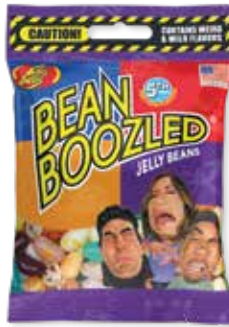

# BeanBoozled® Jelly Beans

With millions of YouTube videos, and hundreds more added daily, the world's fascination with weird and wild flavors is going strong. Now, there are two additions to the menu. There's still only one way to find out if it's delicious or vicious!

NEW

4.25 oz. Extreme BeanBoozled® Gift Box  
Item # 64885 • 12 boxes

The Extreme version is only for the brave. 100% weird and wild flavors. No good flavors, no safety nets, no relief.

**CAUTION!**  
These jelly beans may look alike but they could not taste more different from each other. Think you can tell them apart?  
**WE DARE YOU!**

Stink Bug	Toasted Marshmallow	Dirty Dishwater	Birthday Cake
Rotten Egg	Buttered Popcorn	Toothpaste	Berry Blue
Barf	Peach	Canned Dog Food	Chocolate Pudding
Booger	Juicy Pear	Spoiled Milk	Coconut
Stinky Socks	Tutti-Fruitti	Dead Fish	Strawberry Banana Smoothie

*Naturally & Artificially Flavored*

7.1 oz. BeanBoozled® Party Pack  
Item # 62630 • 6 bags

Perfect for April Fools' Day

Download the FREE BeanBoozled Mobile App!

1.9 oz. BeanBoozled® Bag  
Item # 66340 • 12 bags