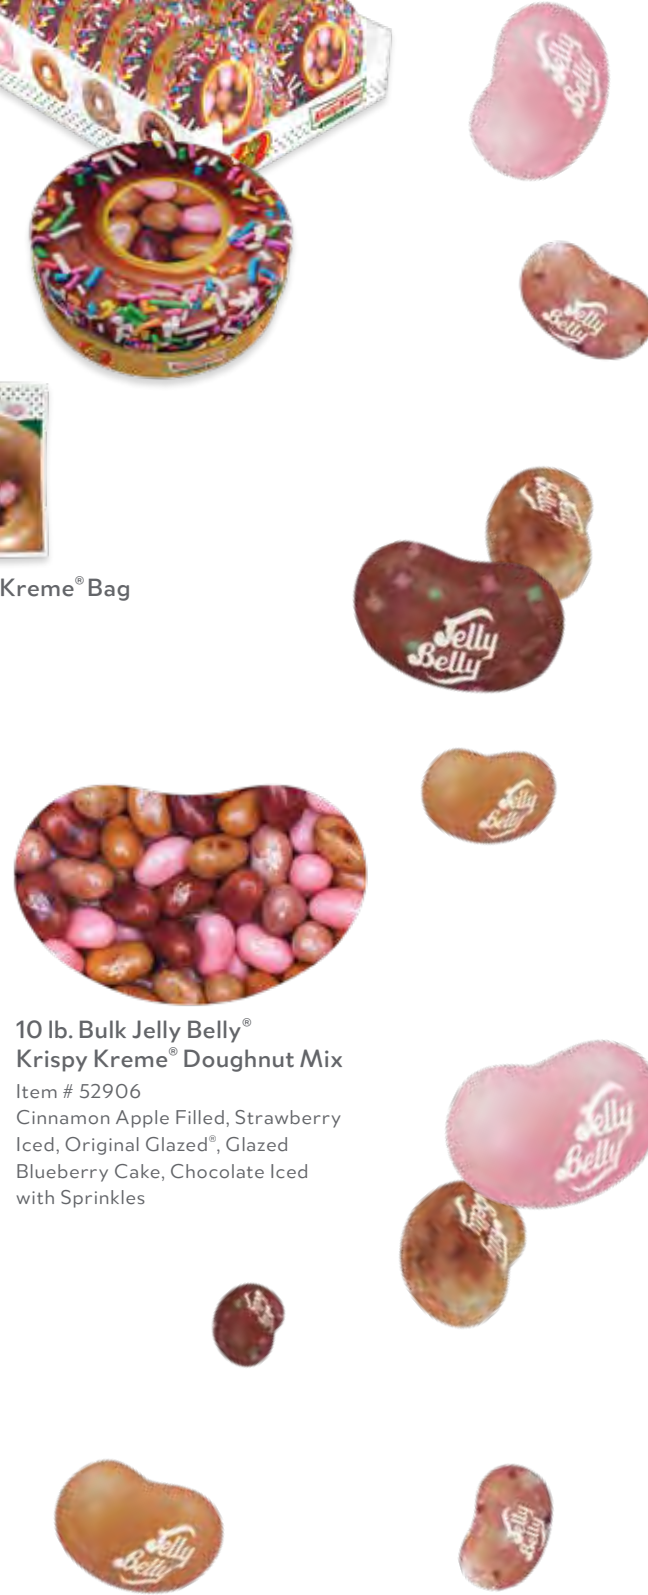

## Rise & Shine!

Delicious flavors of irresistible Krispy Kreme® Doughnuts are available as Jelly Belly® jelly beans. Fans of both brands will line up to get a taste.

2.8 oz. Jelly Belly®  
Krispy Kreme® Bag  
Item # 66327 • 12 bags

1 oz. Jelly Belly® Krispy Kreme® Bag  
Item # 72487 • 24 ct. caddy

4.25 oz. Jelly Belly®  
Krispy Kreme® Gift Box  
Item # 64787 • 12 boxes

8.75 oz. Jelly Belly®  
Krispy Kreme® Bag  
Item # 66102 • 6 bags

7.5 oz. Jelly Belly®  
Krispy Kreme® Gift Bag  
Item # 76891 • 12 bags

10 lb. Bulk Jelly Belly®  
Krispy Kreme® Doughnut Mix  
Item # 52906  
Cinnamon Apple Filled, Strawberry Iced, Original Glazed®, Glazed Blueberry Cake, Chocolate Iced with Sprinkles