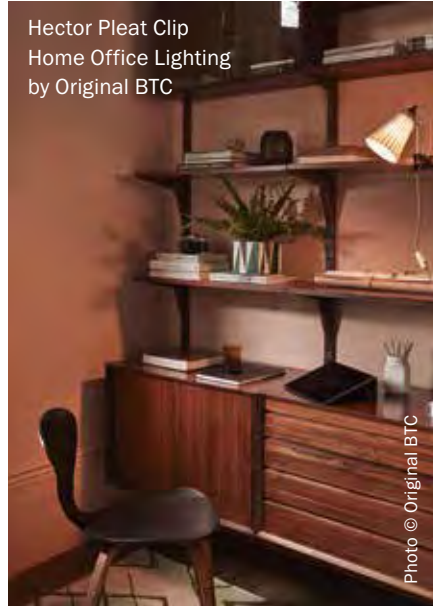

Phane Pendant lighting
by Original BTC

Harrow Gate
D25-6-0230-0

Hector Pleat Clip
Home Office Lighting
by Original BTC

MAKE YOUR MOOD

Colour, surface and lighting are the key to creating the mood you want in any room. A home office stays homely with soft task lighting and warm decor, while cool metal pendant lights add a modern note to this kitchen. Try walls in **Harrow Gate** and furniture painted with **Slate Tint** and **Sun's Rage**.