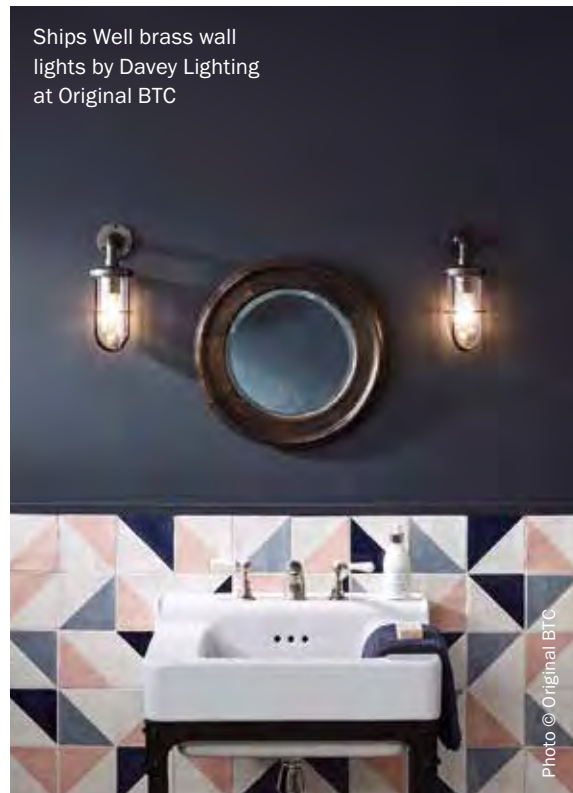

DRAMATIC TOUCHES

A roll-top tub is a luxurious statement, even more so with the addition of a dramatic contrast colour that can be picked up through ceramic flooring and patterned textiles.

Create a heavenly tub with **Midnight Magic C9-1-0508-3**

THE BEAUTY OF WOOD

There's more than one place to apply colour in a bathroom. Adding panelling is the latest way to transform any room, and in a bathroom it's a cosier alternative to tiles. And just like a painted vanity, it can be updated whenever you're in the mood for a change.

Show off your vanity in **Zenith C20-2-0647-4** or revamp panelling in **Marseilles D35-5-0525-0**

BOUTIQUE BLUES

Paint walls a deep bold blue to create this soothing and luxurious boutique mood.

The addition of geometric tiles with notes of warmth brings the colour scheme together and inspires colour choices for your towels and accessories.

Make a statement with walls in **Star-Studded C21-1-0620-3**