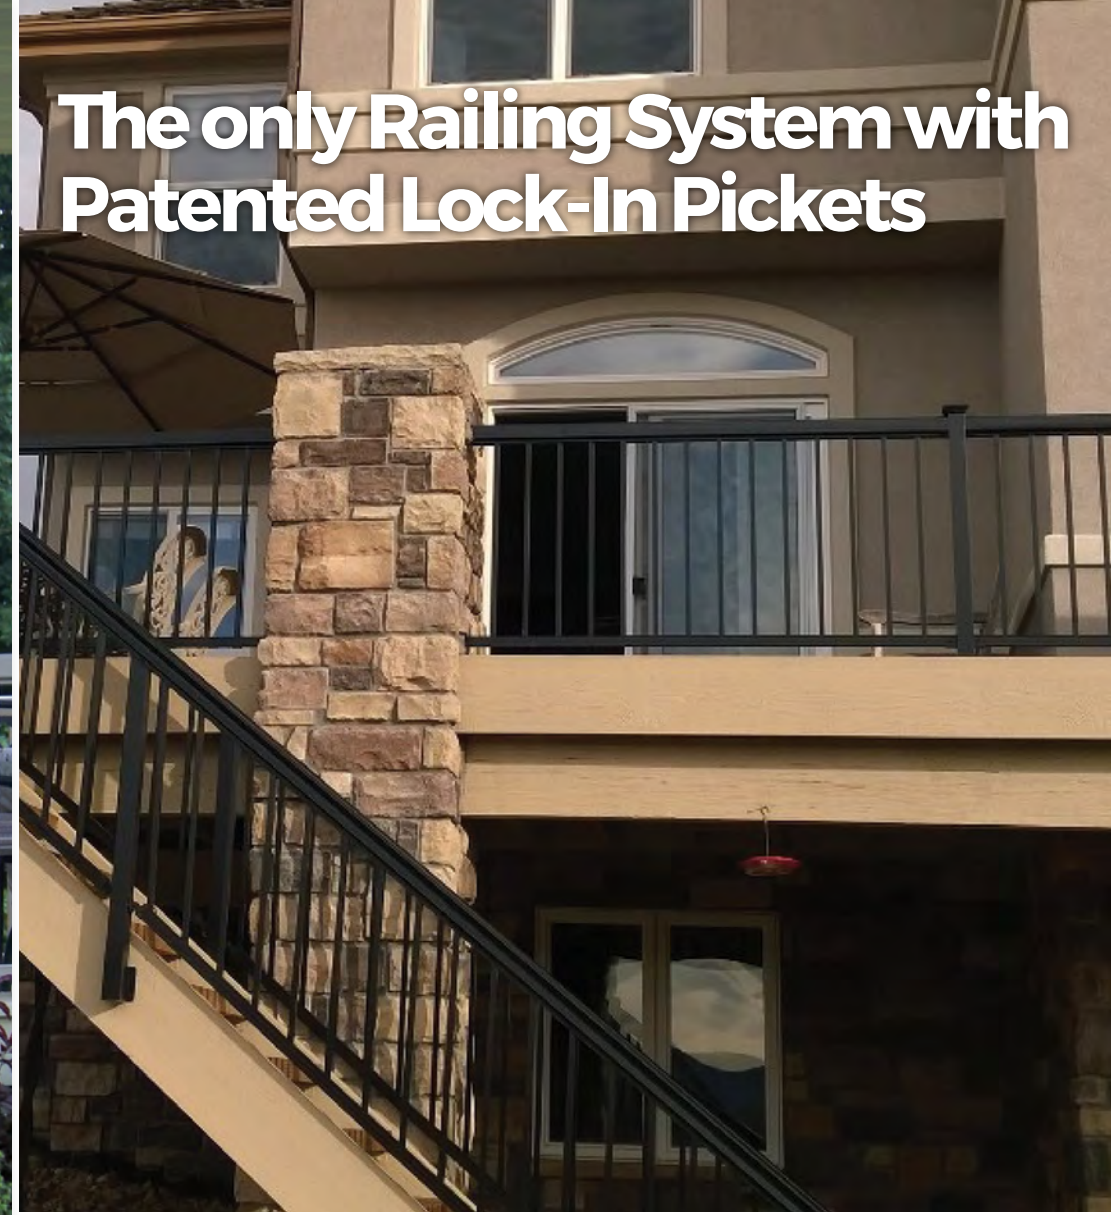

Light up your deck with Regal ideas **LED Lighting System**.

Finish your stairs with our angled **Stair Glass Pickets** and **Graspable Hand Rail**.

Strongest Aluminum Railing system on the market

The only Railing System with Patented Lock-In Pickets