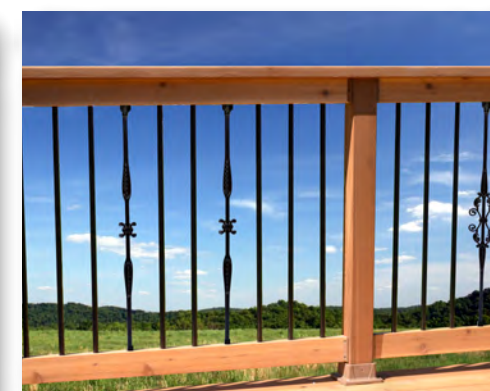

Mix and Match with Regal Ideas Aluminum pickets to create a custom railing with our **Picket Connectors**.