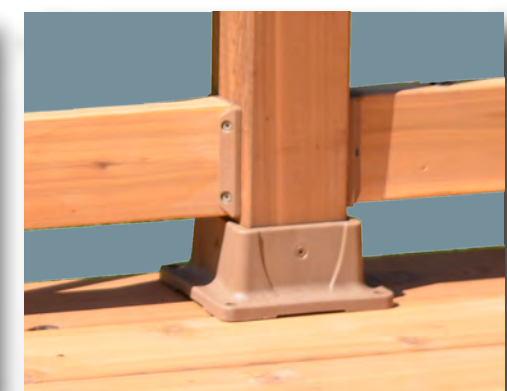

Regal ideas has **everything you need** to build your custom wood deck railing. See your local Dealer for our full listing.