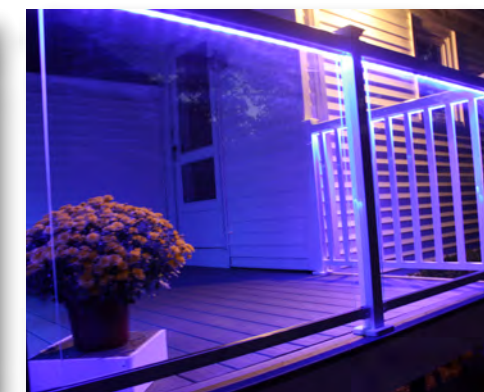

3 Colour and Brightness Settings:

WHITE

GOLD

BLUE

Easy to Install. No splicing of wires or direct hard wiring required.

Tempered Glass panels shown with **Blue LED** lighting mode.

Regal ideas Aluminum **Stair Pickets** shown with **Gold LED** lighting mode.