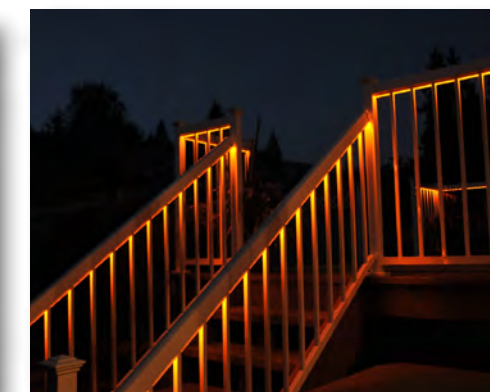

3 Colour and Brightness Settings:

WHITE

GOLD

BLUE

Easy to Install. No splicing of wires or direct hard wiring required.

Tempered Glass panels shown with **Blue LED** lighting mode.

Regal ideas Aluminum **Stair Pickets** shown with **Gold LED** lighting mode.