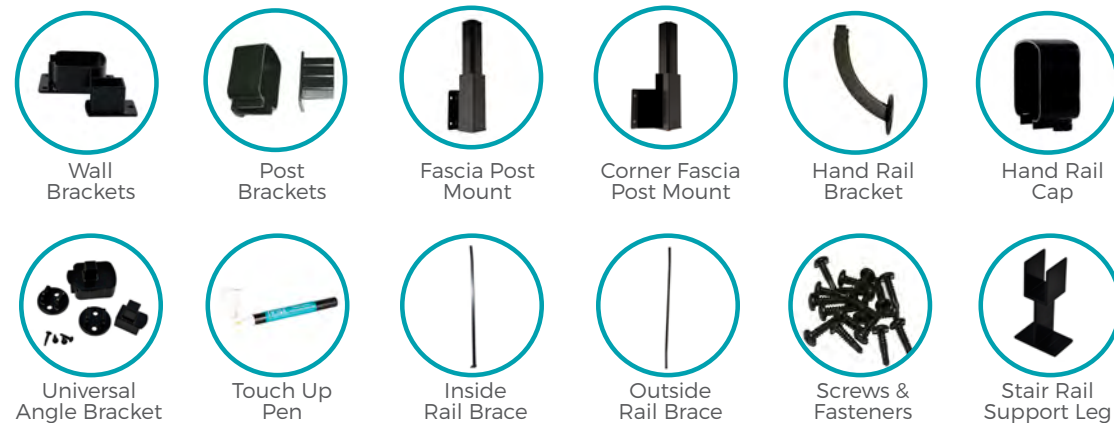

THE CHOICE IS YOURS!

THE REGAL DIFFERENCE

Standard Aluminum Railing Sizes:

POST SIZE	Rail Lengths ( ) actual o/c measurement				Picket Packs					Stair Pickets		Colours				
	6ft (69")	8ft (93")	10ft (117")	12ft (141")	6ft Narrow	6ft Narrow	6ft Narrow	6ft Narrow	3ft Wide	Narrow	Wide	White	Black	Taupe	Yard Bronze	Titanium Slate
2 1/4" X 42"H	•	•	•	•	•	•	•	•	•	•	•	•	•	•	•	•
4" X 42"H	•	•	•	•	•	•	•	•	•	•	•	•	•	•	•	•
2 1/4" X 60"H**	•	•	•	•	•					*	*	•	•			
2 1/4" X 36"H	•	•	•	•	•					•		•	•			

* Use standard Regal Aluminum Stair Railing when using 60" high Wind Wall/Pool Railing.
** 60" high Wind Wall/Pool Railing for ground level applications only.
Post base plates are ACQ corrosion resistant.

Decorative Options:

POST SIZE	Decorative Accessories				Post Caps			Gates		Glass	Colours				
	Base Cover	Dec Circle	Picket NR	Picket WR	•	•	•	Narrow Picket	Wide Picket	Panels	White	Black	Taupe	Yard Bronze	Titanium Slate
2 1/4" X 42"H	•	•	•	•	•	•	•	•	•	•	•	•	•	•	•
4" X 42"H	•	•	•	•				•	•	•	•	•	•	•	•
2 1/4" X 60"H**	•	•			•	•	•	•		•	•	•			
2 1/4" X 36"H	•	•			•	•	•	•			•	•			

Aluminum Railing Connection Options:

All Regal ideas Aluminum Railing accessories and parts are made of 100% pure high strength aluminum with a premium UV powder coat finish!