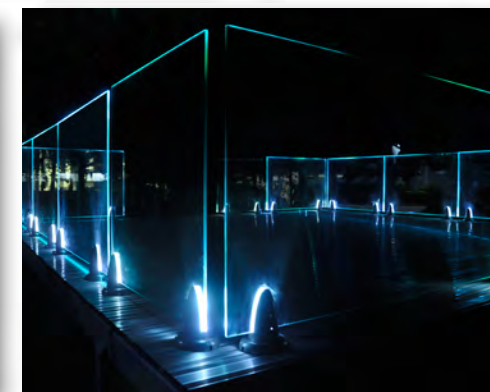

Powered LED bases and crystal clear tempered glass, provide the perfect evening ambiance.