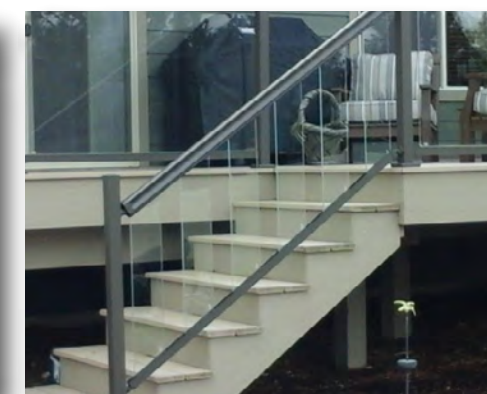

Love your home inside and out

Black Regal Aluminum Railing With Tempered Glass Panels

TEMPERED GLASS PANELS

When Safety and Durability are paramount!

Our signature Regal Railing Tempered Glass Panels provide homeowners a safe and durable unobstructed view.

For Residential, Commercial and Multi-Family applications.

FEATURES:

- 6mm (1/4") Tempered Glass Panels.
- Meets and exceeds code specifications in U.S. and Canada.
- Railing system constructed from high strength never-rust aluminum alloys.

PANEL SIZES

- Regal ideas stocks 21 sizes of tempered glass panels!
- From **6" to 66"** wide in 3 inch increments.

Aluminum Railing Available in 5 Colours: