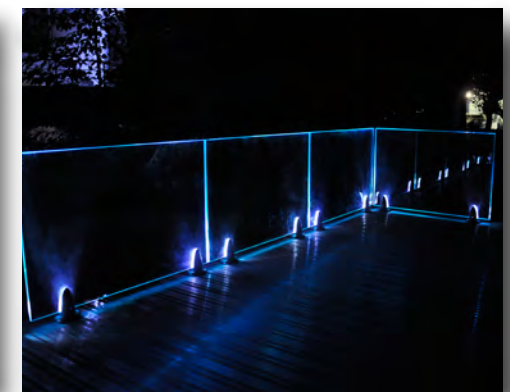

Pure Glass.. pure Class. **Crystal Rail**® defines the ultimate in outdoor glass system.