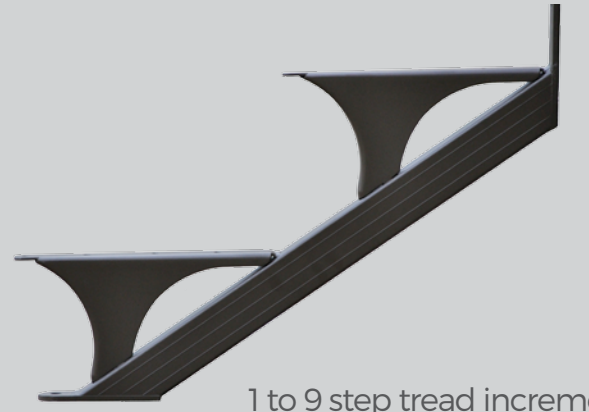

QuickStep® STAIR TREADS

Slate Gray

Natural Cedar

STONE WOOD STAIR TREADS

- Made of high strength S-Glass fiber to accommodate up to 36" wide stair stringer spacing.
- Quick undermount attaching hides fasteners.
- No twisting, no expanding, no shrinking.
- Flameproof and waterproof.
- Size: 48"L x 11"D x 1 1/2"H
- Available in 2 colours.

OVER 4400lbs
of weight capacity!

STAIR RISER COVER

Aluminum Riser Cover attaches easily to close in back of stair.

QuickStep stair treads shown with QuickStep stair stringers at 36" centers.

QuickStep® STAIR STRINGERS