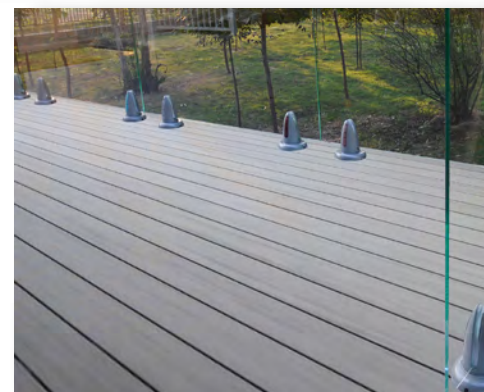

No-Iron **Crystal Rail**® Glass Panels are so clear, you will not even know they are there.