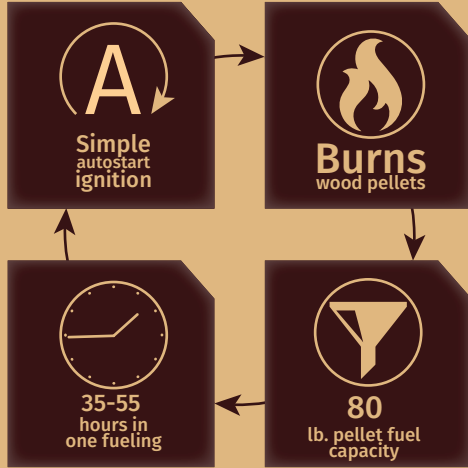

PERFORMANCE

www.HeatRedefined.com

ADDITIONAL FEATURES

MADE IN THE USA
Heavy duty American steel and quality workmanship are ideal for a longer life

AUTO IGNITION
One touch auto ignition offers simplicity and safety, just hit the On button

CAST IRON DOOR
Beveled cast door design with high temperature ceramic glass for durability

OUTSIDE AIR KIT
Outside air kit included at no charge, a \$100+ value

SMARTSTOVE™
Smartstove controller allows you to set the desired room temp. and walk away

More Info

We recommend **DuraVent®**

facebook

twitter

HeatRedefined

G+

PELLET STOVE – HEATS UP TO 2000 SQ. FT.