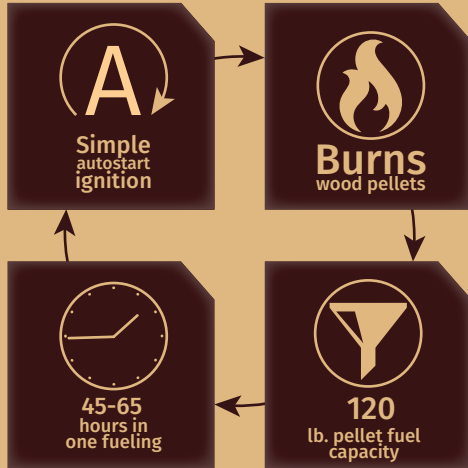

PERFORMANCE

www.HeatRedefined.com

ADDITIONAL FEATURES

MADE IN THE USA
Heavy duty American steel and quality workmanship are ideal for a longer life

AUTO IGNITION
One touch auto ignition offers simplicity and safety, just hit the On button

CAST IRON DOOR
Beautiful arched cast door design with high temperature ceramic glass for durability

OUTSIDE AIR KIT
Outside air kit included at no charge, a \$100+ value

SMARTSTOVE™
Smartstove controller allows you to set the desired room temp. and walk away