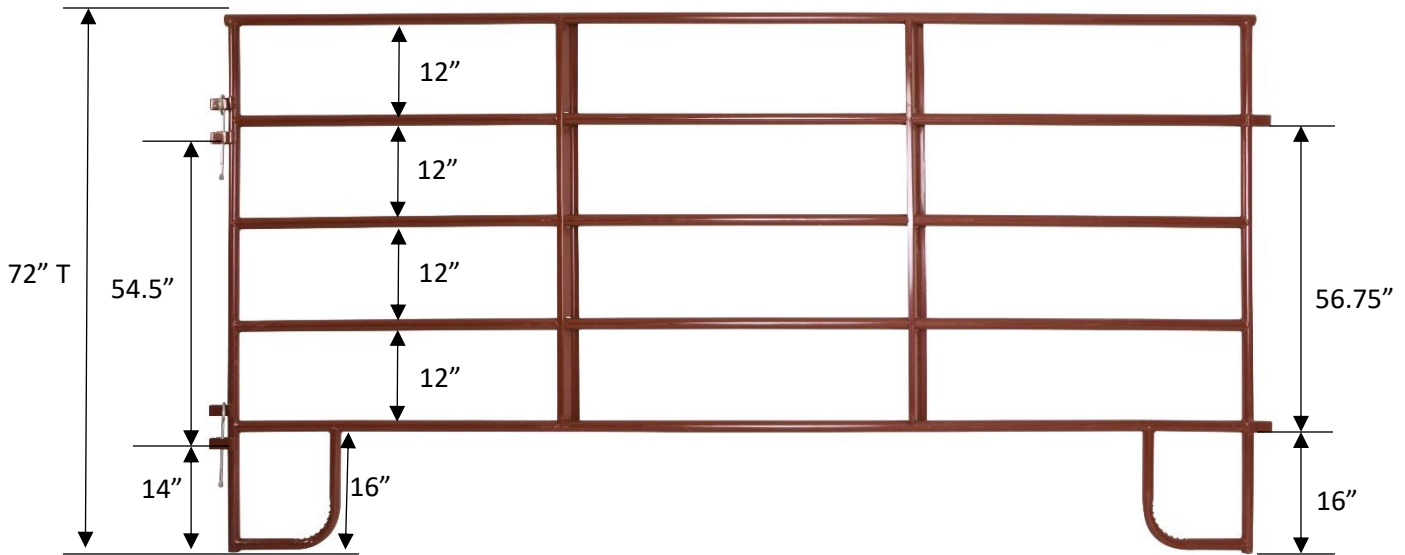

TRUE NORTH LIGHT DUTY CORRALS

- ✓ LIGHT DUTY CORRALS
- ✓ 1.625" 20 GA ROUND TUBE
- ✓ FERRULES 2.5"L x 5/8" (ID)
- ✓ ZINC PLATED CORRAL PINS 1/2" X 10.25"L (ID) INCLUDED
- ✓ SQ CORNERS TOP AND BOTTOM
- ✓ 5 BAR EQUAL SPACING 6' TALL
- ✓ 21 GA Z-BRACE
- ✓ SIZES 10' AND 12' ONLY
- ✓ COLUR RAL 8012 (FARM RED)