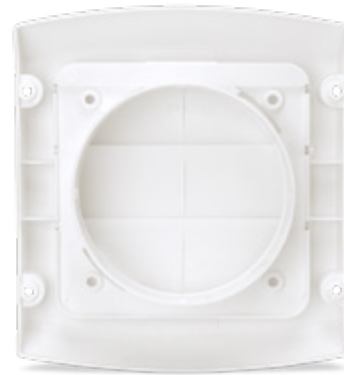

ProVent™ EXHAUST CAP

- Cammed louvers easily pivot to help prevent sticking
- Can be painted to match the home's exterior
- UV resistant plastic protects cap from harmful effects of the sun
- Suitable for gas & electric dryer venting applications
- Molded caulk edge assists the installer in maintaining a clean caulking application and finished look
- Designed to snap on/off j-channels for ease of installation and replacement

 **NUT DRIVER READY!**

Product Code	UPC Code 060672	Collar Size	Packaging	Pack Qty.	Pack Wt. (lbs)	Pack Cube (cu. ft.)
LC3WX	270712	3"	Bulk - White with built in pest screen	54	18	2.82
LC4BLKX	268351	4"	Bulk - Black	54	18	2.82
LC4BLKXZW	268450	4"	Bulk / Cut Case - Black	10	3	0.56
LC4WX	270736	4"	Bulk - White	54	18	2.82
LC4WXZW	270736	4"	Bulk / Cut Case - White	10	3	0.56
LC4WZW	271146	4"	Retail Bag / Cut Case - White	10	3	0.56
LC5WX	270903	5"	Bulk - White with built in pest screen	36	22	3.60
LC6BLKX	268474	6"	Bulk - Black with built in pest screen	36	22	3.60
LC6WX	270927	6"	Bulk - White with built in pest screen	36	22	3.60
LC7WX	271092	7"	Bulk - White with built in pest screen	32	27	5.07
LC7WXZ	271092	7"	Bulk - White with built in pest screen	7	4.5	1.17
LC8WX	271115	8"	Bulk - White with built in pest screen	32	27	5.07
LC8WXZ	271115	8"	Bulk - White with built in pest screen	7	4.5	1.17
LC8BLKX	291533	8"	Bulk - Black with built in pest screen	32	27	5.07

MATERIAL: Polypropylene with UV inhibitor
TEMPERATURE RATING: 174°C / 345°F
COLLAR SIZES: 3", 4", 5", 6"

Scan this QR code to view helpful product feature and installation videos

Collar Size	Dimensions		
	H	W	D
3", 4"	6.75"	6.25"	1.63"
5", 6"	10"	9.38"	1.75"
7", 8"	12"	11.13"	1.75"

Back image of 3" - 4" version.

Molded pest screen on 5" - 8" versions prevents birds and pests from entering the duct system.