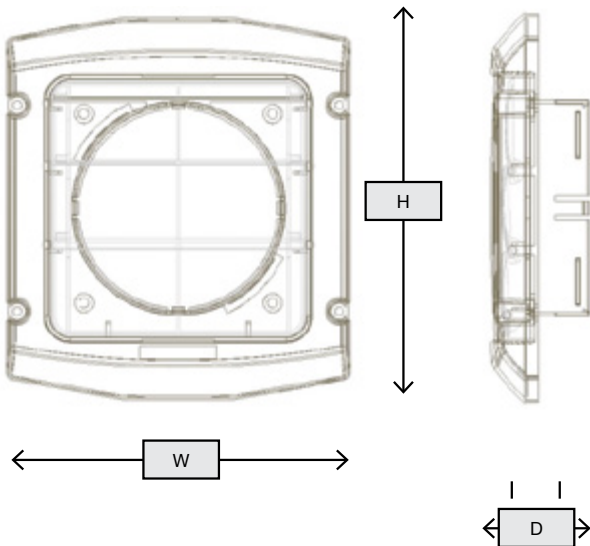

 **NUT DRIVER READY!**

Product Code	UPC Code 060672	Collar Size	Packaging	Pack Qty.	Pack Wt. (lbs)	Pack Cube (cu. ft.)
LC3WX	270712	3"	Bulk - White with built in pest screen	54	18	2.82
LC4BLKX	268351	4"	Bulk - Black	54	18	2.82
LC4BLKXZW	268450	4"	Bulk / Cut Case - Black	10	3	0.56
LC4WX	270736	4"	Bulk - White	54	18	2.82
LC4WXZW	270736	4"	Bulk / Cut Case - White	10	3	0.56
LC4WZW	271146	4"	Retail Bag / Cut Case - White	10	3	0.56
LC5WX	270903	5"	Bulk - White with built in pest screen	36	22	3.60
LC6BLKX	268474	6"	Bulk - Black with built in pest screen	36	22	3.60
LC6WX	270927	6"	Bulk - White with built in pest screen	36	22	3.60
LC7WX	271092	7"	Bulk - White with built in pest screen	32	27	5.07
LC7WXZ	271092	7"	Bulk - White with built in pest screen	7	4.5	1.17
LC8WX	271115	8"	Bulk - White with built in pest screen	32	27	5.07
LC8WXZ	271115	8"	Bulk - White with built in pest screen	7	4.5	1.17
LC8BLKX	291533	8"	Bulk - Black with built in pest screen	32	27	5.07

MATERIAL: Polypropylene with UV inhibitor
TEMPERATURE RATING: 174°C / 345°F
COLLAR SIZES: 3", 4", 5", 6"

Scan this QR code to view helpful product feature and installation videos

Collar Size	Dimensions		
	H	W	D
3", 4"	6.75"	6.25"	1.63"
5", 6"	10"	9.38"	1.75"
7", 8"	12"	11.13"	1.75"

Back image of 3" - 4" version.

Molded pest screen on 5" - 8" versions prevents birds and pests from entering the duct system.