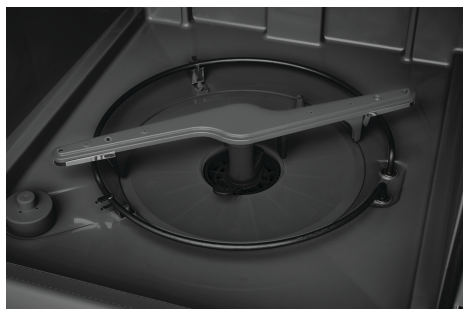

Consumer Benefits

Triple the cleaning power

Give your dishes a more effective clean with our three spray arms, which achieve better water coverage during the cleaning cycle.