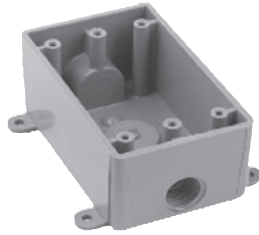

**FDB-BLANK**

**WPB-T050-G**

**WPB-T050-W**

**FSCB-050**

**FSEB-050**

**FSEB-075050**

**FSSB-075050**

**FSSB-100**

Cat. No.	Description	Colour	Hub Size (in.)	
<b>SINGLE GANG DEVICE BOXES</b>				
FDB-BLANK	Deep PVC box with no hub	Grey	1/2	
WPB-T050-G	PVC box with two threaded hubs on opposite ends			White
WPB-T050-W		Grey		
FSCB-050	PVC box with two unthreaded hubs on opposite ends			Grey
FSCB-075		PVC box with two unthreaded hubs on opposite ends plus reducing bushings		
FSCB-075050	PVC box with two unthreaded hubs on opposite ends			Grey
FSCB-100		PVC box with one unthreaded hub		
FSEB-050	PVC box with one unthreaded hub plus reducing bushing			Grey
FSEB-075		PVC box with one unthreaded hub		
FSEB-075050	PVC box with two unthreaded hubs on same end			Grey
FSEB-100		PVC box with two unthreaded hubs on same end	Grey	
FSSB-050	PVC box with two unthreaded hubs on same end plus reducing bushings			Grey
FSSB-075		PVC box with two unthreaded hubs on same end	Grey	
FSSB-075050				
FSSB-100				

All components are individually CSA certified

Used with nonmetallic conduit systems only. Comes with mounting feet.