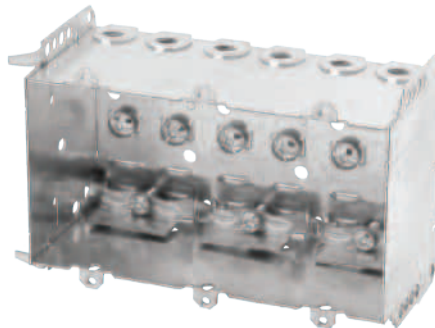

2104LLE3-CRT