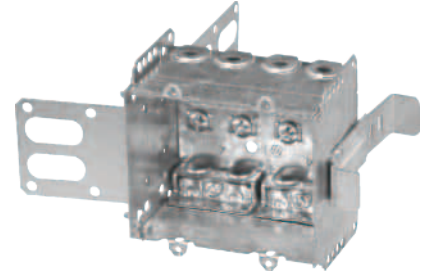

CI2104-LSSA-2X