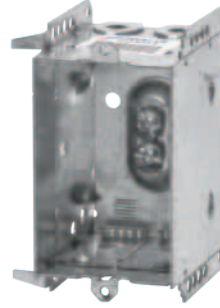

2104LX-CRT