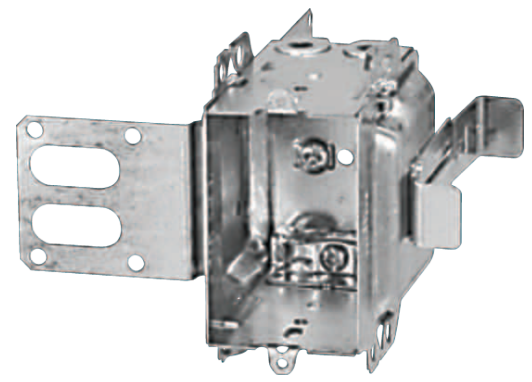

Device Boxes Gangable 3 x 2 x 3 in. Deep

IBERVILLE®

1004-CRT

1004L-CRT

1004LH-CRT

CI1004-LB

3004LH-RT

CI3004-LSSAX-1

Cat. No.	Features						Conduit Knockouts		Packaging	
	Cubic Capacity	Usage	Ears	Bracket (See page A3)	Ground Screw (Qty.)	Additional Features	Ends	Bottom		
1004-CRT	15.0	KO	R		1		2 x 1/2 in.	2 x 1/2 in.		
1004L-CRT			F							
1004LH-CRT										
1004LH-VP										Positioning Tabs
CI1004-LHA										
CI1004-LB	16.0	L / LA		B	2	Side Bracket	4 pryouts			
3004LH-RT						Positioning Tabs				
CI3004-LSSX	18.0			SSX						
CI3004-LSSX-1										
CI3004-LSSAX-1				SSX-1						

Mounting Ears: F = Flush R = Recessed
Usage: KO: Conduit KOs only, L = NMD90 (Loomex, nonmetallic sheathed cable), LA = AC90 (BX, armored cable)