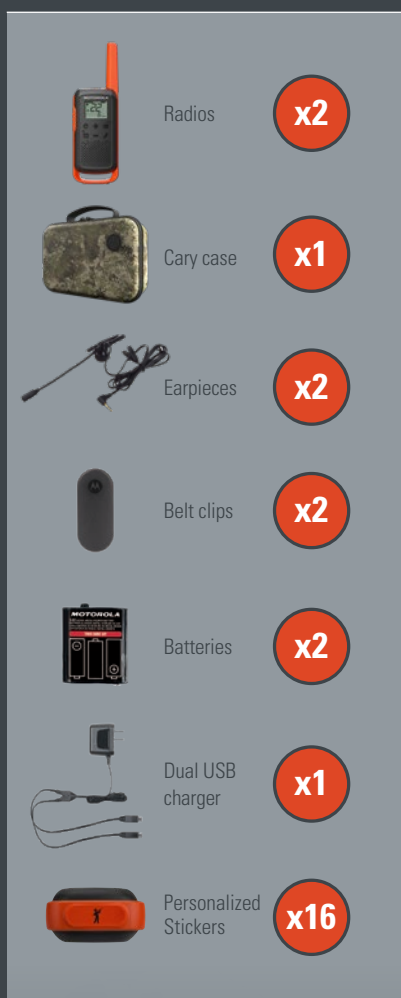

T275 PACKAGE CONTENTS

TO LEARN MORE,
VISIT US ON THE WEB AT
motorolasolutions.com/talkabout

LIKE US ON FACEBOOK
[facebook.com/MotorolaTalkaboutWalkieTalkies](https://www.facebook.com/MotorolaTalkaboutWalkieTalkies)

Specifications are subject to change.

*How far can I expect my radios to communicate? The communication range quoted is calculated under optimum conditions, with an unobstructed line of sight. Actual range will vary depending on terrain and conditions and often less than maximum possible. Your actual range will be limited by several factors including, but not limited to, terrain, weather conditions, electromagnetic interference, and obstructions.

** Based on standard usage of 5/5/90 cycle.

© 2023 TrueTimber™ Outdoors Holding Company, LLC. Manufactured under official license by Motorola Solutions, Inc.

MOTOROLA, MOTO, MOTOROLA SOLUTIONS and the Stylized M Logo are trademarks or registered trademarks of Motorola Trademark Holdings, LLC and are used under license. All other trademarks are the property of their respective owners. © 2023 Motorola Solutions, Inc. All rights reserved. 07-2023

TALKABOUT™