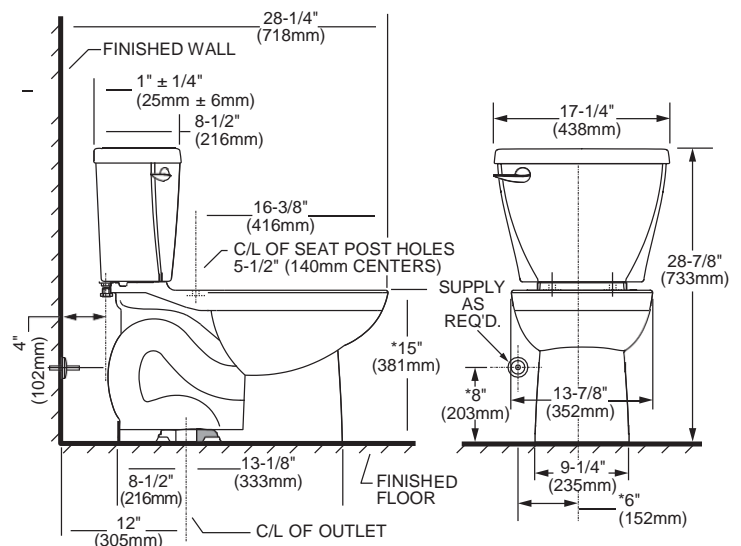

RAVENNA® 3 ROUND FRONT
COMPLETE TOILET WITH AQUAGUARD LINER

❑ 7423756ST.020

- Vitreous china
- Low-consumption (6.0 Lpf/1.6gpf)
- 12" (305mm) Rough-in
- EverClean® surface inhibits the growth of stain and odor causing bacteria, mold and mildew on the surface
- Includes AquaGuard Liner
- Space saving round front siphon action jetted bowl
- Fully-glazed 2-1/8" trapway with 2" ball pass
- Generous 9" x 8" water surface area
- Close-coupled tank with flat tank cover for superior storage
- Oversized 3" flush valve with chemical resistant flapper
- Chrome trip lever
- Speed Connect® tank-to-bowl coupling system
- Sanitary dam on bowl with four point tank stabilization
- 2 color-matched bolt caps
- Color-matched plastic toilet seat and cover with EverClean® surface
- Wax ring gasket with closet bolts
- 100% factory flush tested
- 5 year warranty

Nominal Dimensions:

718 x 438 x 733mm
(28-1/4" x 17-1/4" x 28-7/8")

Compliance Certifications -

Meets or Exceeds the Following Specifications:

- ASME A112.19.2-2008/CSA B45.1-08 for Vitreous China Fixtures
- US EPA WaterSense® Specification for HET's

To Be Specified:

- ❑ Color: White
- ❑ Supply with stop:

NOTES:

THIS TOILET IS DESIGNED TO ROUGH-IN AT A MINIMUM DIMENSION OF 305MM (12") FROM FINISHED WALL TO C/L OF OUTLET. SUPPLY NOT INCLUDED WITH FIXTURE AND MUST BE ORDERED SEPARATELY.

* DIMENSION SHOWN FOR LOCATION OF SUPPLY IS SUGGESTED.

IMPORTANT: Dimensions of fixtures are nominal and may vary within the range of tolerances established by ANSI Standard A112.19.2. These measurements are subject to change or cancellation. No responsibility is assumed for use of superseded or voided pages.