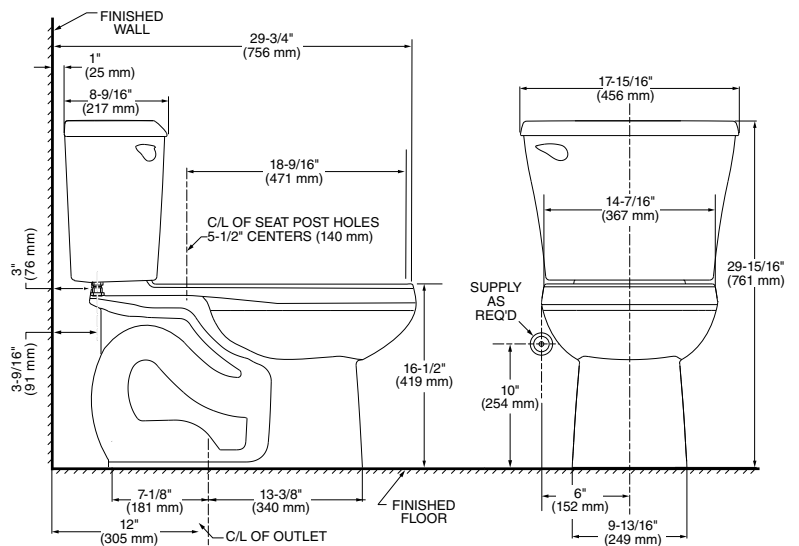

**Reliant® Chair Height
Elongated Toilet with Seat**

726AA101

- Optimal flush Reliant toilet from American Standard
- Vitreous china
- High Efficiency Toilet (HET), ultra-low consumption (1.28 gpf/4.8Lpf), utilizes 20% less water and meets EPA WaterSense® Criteria
- 16-1/2" rim height for ADA accessible applications
- 12" (305 mm) rough-in
- Elongated siphon action bowl with direct-fed jet
- PowerWash® rim that scrubs the bowl with each flush
- Fully glazed 2" trapway with 3" flush valve
- Includes Chrome finish trip lever
- Includes slow-close seat, floor bolts, wax ring, and color match bowl caps kit
- Lifetime warranty on chinaware, 2 year warranty on all mechanical parts, 1 year warranty on seat

Nominal Dimensions:

29-3/4" x 17-15/16" x 29-15/16"
(756 x 456 x 761 mm)

Supply line sold separately

**Compliance Certifications -
Meets or Exceeds the
Following Specifications:**

- ASME A112.19.2-2008/CSA B45.1-08 for Vitreous China Fixtures
- US EPA WaterSense® Specification for HET's

To Be Specified:

- Color: White
- Supply with stop:

NOTES:

THIS COMBINATION IS DESIGNED TO ROUGH-IN AT A MINIMUM DIMENSION OF 305MM (12") FROM FINISHED WALL TO C/L OF OUTLET.
* DIMENSION SHOWN FOR LOCATION OF SUPPLY IS SUGGESTED. SUPPLY NOT INCLUDED WITH FIXTURE AND MUST BE ORDERED SEPARATELY.

IMPORTANT: Dimensions of fixtures are nominal and may vary within the range of tolerance established by ANSI Standard A112.19.2. These measurements are subject to change or cancellation. No responsibility is assumed for use of superseded or voided pages.