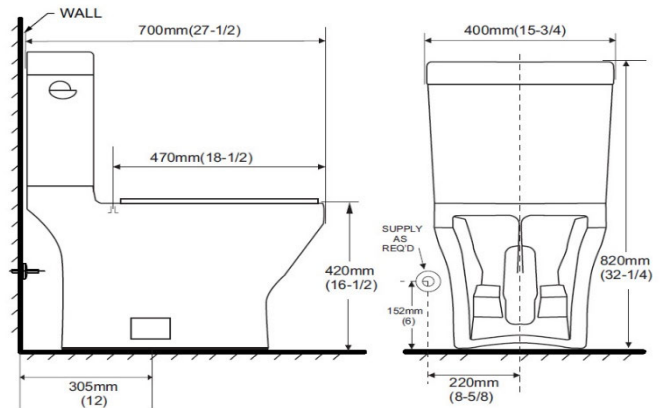

4.8 L Kalie Single Elongated Toilet-B2416E3/T23348SG(MY-2604)

HOME HARDWARE SKU: 3274-096

FEATURES

- 16.5" Ideal height from floor to top of bowl rim
- 1.28 GPF / 4.8L flush
- 2" completely glazed trapway
- 3" flapper
- Anti-siphon quiet refill valve, non ballcock style
- Vitreous china with a gravity fed siphon action bowl flush design
- Large water surface in bowl
- 12" rough in
- Lined tank to eliminate tank condensation
- Slow closing toilet seat included
- Includes wax gasket, two colour matched bolt caps, solid brass tank to bowl bolts, and rubber tank to bowl gasket

COMPLIANCE CERTIFICATIONS

- Specified model meets or exceeds the following:**
- ASME A112.19.2-2018
 - CSA B45.1-18 (R2018)
 - MaP approved for 1000 grams / 2.2 lbs of solid waste removal
 - Water Sense approved, meets EPA criteria