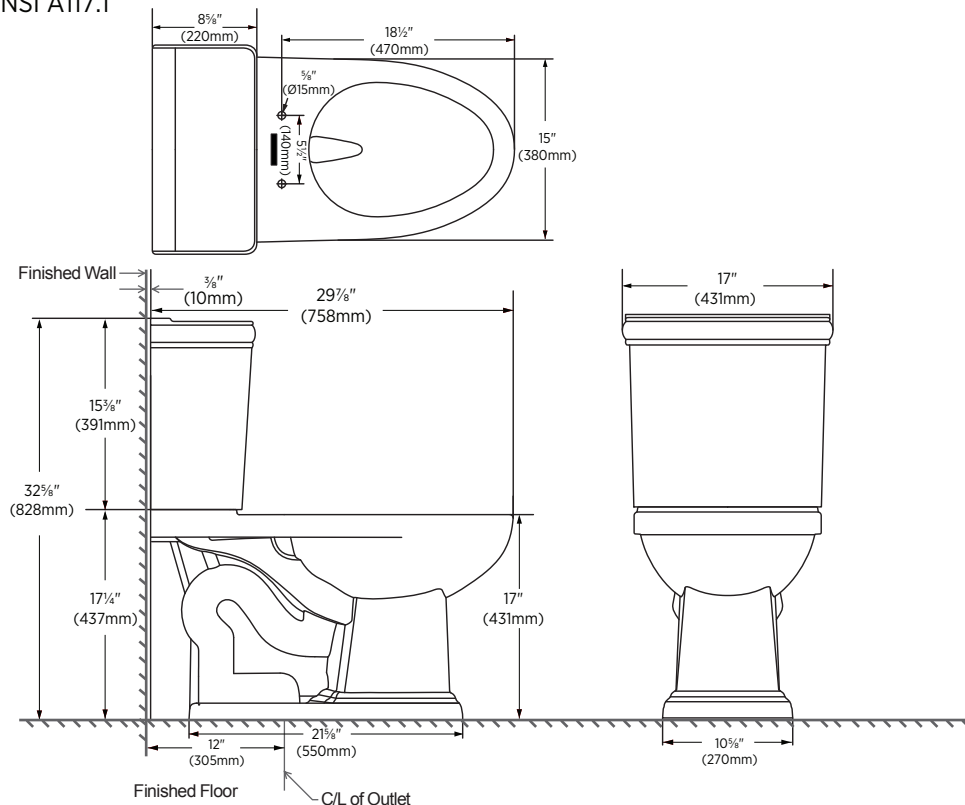

SPECIFICATIONS:

- Vitreous china
- High efficiency toilet
- 4.8Lpf / 1.28Gpf
- Elongated bowl
- 17" Plus Height bowl
- Siphon jet flush action
- Soft white trip lever
- Standard 12" rough-in
- Water surface: 6" x 8¼" (151mm x 210mm)
- Plastic smooth close toilet seat included
- 100% factory flush tested

OVERALL DIMENSIONS:

17" (W) x 29⅞" (D) x 32⅝" (H)

431mm (W) x 758mm (D) x 828mm (H)

SHIPPING:

Cube 7.90

GW 110 lbs

COMPLIANCE CERTIFICATIONS:

Meets or exceeds the following specs:

- IAPMO cUPC
- ASME A112.19.2 / CSA B45.1-2013
- US EPA WaterSense
- ADA Guidelines & ANSI A117.1
- MaP tested 1000g

ITEM TO BE SPECIFIED:

SOFT WHITE:

TL-7228-WL

UPC: 721015423959

Notes:

Important: Dimensions of product are nominal and may vary within the range of tolerances allowed. These measurements are subject to change or cancellation. No responsibility is assumed for use of superseded or voided pages.