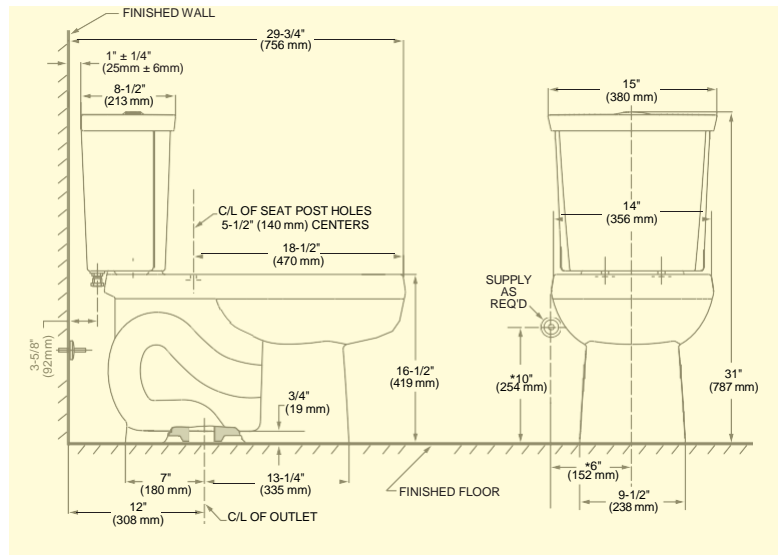

RAVENNA® 3 SIPHONIC DUAL FLUSH RIGHT HEIGHT® ELONGATED COMPLETE TOILET WITH AQUAGUARD LINER

VITREOUS CHINA

RAVENNA® 3 SIPHONIC DUAL FLUSH RIGHT HEIGHT® ELONGATED COMPLETE TOILET WITH AQUAGUARD LINER

□ 3383516ST.020

- Vitreous china
- High efficiency, low consumption
 - Full Flush (6.0 Lpf/1.6 gpf)
 - Partial Flush (3.8 Lpf/1.0 gpf)
- Elongated siphon action bowl with direct-fed jet
- 16-1/2" Rim height
- Meets EPA WaterSense® criteria
- 305mm (12") rough-in
- Fully glazed 2" Trapway
- Generous 9" x 8" water surface area
- Chrome plated top mounted push button actuator
- Sanitary bar on bowl
- 2 color matched bolt caps
- Color-matched plastic toilet seat and cover with EverClean® surface
- Wax ring gasket with closet bolts
- 100% factory flush tested
- 5 Year Limited Warranty on Total Toilet
- Includes AquaGuard Liner

Nominal Dimensions:

756 x 380 x 787mm
(29-3/4" x 15" x 31")

Compliance Certifications -

Meets or Exceeds the Following Specifications:

- ASME A112.19.2-2008/CSA B45.1-08 for Vitreous China Fixtures
- US EPA WaterSense® Specification for HET's

NOTES:

THIS COMBINATION IS DESIGNED TO ROUGH-IN AT A MINIMUM DIMENSION OF 305MM (12") FROM FINISHED WALL TO C/L OF OUTLET. * DIMENSION SHOWN FOR LOCATION OF SUPPLY IS SUGGESTED. SUPPLY NOT INCLUDED WITH FIXTURE AND MUST BE ORDERED SEPARATELY.