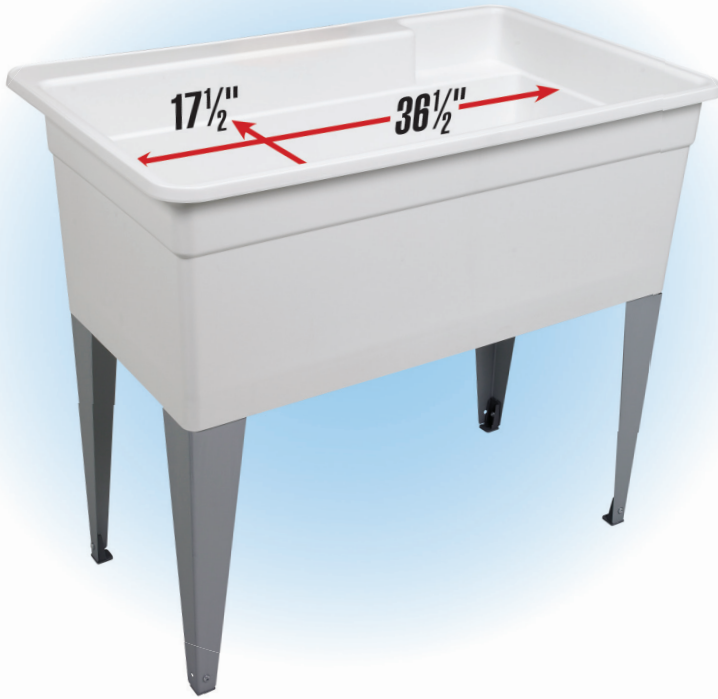

28F **BigTub™** UTILATUB® Utility Tub

If you need a really BIG space to wash your St. Bernard, clean off BBQ grates, or ice down a whole bunch of your favorite beverages...then you need the 28F BIGTUB™ UTILATUB® multi-purpose utility tub from the industry leader...E.L. Mustee & Sons, Inc.

Truly "King-sized," the 28F is one HUGE 40" wide, single bowl tub that's a great addition to utility/laundry rooms, craft areas and more.

The 28F BIGTUB™ UTILATUB® multi-purpose Utility tub...it's more than big enough to handle whatever big task you have in mind!

28F BIGTUB™ UTILATUB® Features

- One-piece molded tub of impact-resistant polypropylene
- Heavy gauge steel legs, with adjustable levelers
- Large, self-draining back shelf directs water run-off into the tub
- Recessed 9" wide x 3" deep x 4" tall utility shelf
- 1-1/2" molded-in drain with stopper
- Colorfast, stain-resistant white finish
- Mold & mildew resistant – easy to clean

Specifications

Model	Mounting	Outside H x W x D	Inside H x W x D
28F	Floor	34" x 40" x 24"	12 1/2" x 36 1/2" x 17 1/2"

General: Furnish and install as shown on plans, BIGTUB™ UTILATUB® Utility Tub Model 28F as manufactured by E.L. Mustee & Sons, Inc. Tub shall be one-piece molded polypropylene with matched metal molds; steel legs with adjustable levelers; a 1 1/2" molded-in drain and drain stopper. 36-Gallon capacity. Shall meet ANSI Specification Z 124-2011. Color: White. Weight: 23 lbs.