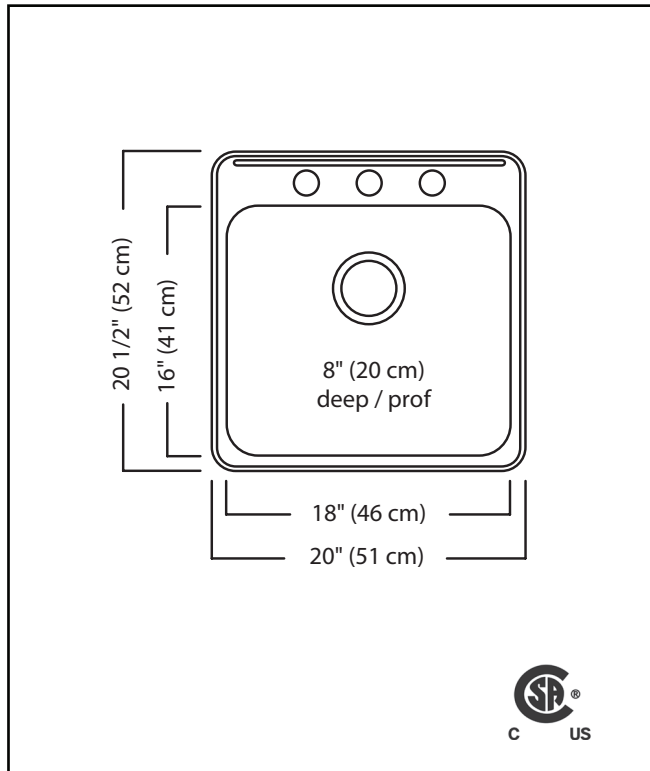

KINDRED

STEEL QUEEN

SINGLE BOWL 20 GAUGE TOPMOUNT/DROP IN

MODEL: 41208203 (3 FAUCET HOLES)

HOME SKU 3268-823

- ✓ EZ Torque hassle-free installation system that simplifies the installation process...just drop and drill
- ✓ Sound dampening system that reduces excess noise from running water and disposal vibration
- ✓ Rear off-set drain maximizes the usable bottom surface of the bowl while also creating extra cabinet space beneath the sink
- ✓ Resilient finish offers lasting durability

TECHNICAL FEATURES

OVERALL SINK SIZE (OD)	20 1/2" FB x 20" LR
BOWL SIZE (ID)	16" FB x 18" LR x 8" DP
MINIMUM CABINET SIZE	24"
MATERIAL	20 Gauge
CORNER RADIUS	50 mm
STAINLESS STEEL FINISH	Satin Finish with Mirror Finished Rim
DRAIN HOLE LOCATION	Rear
INSTALLATION TYPE	Topmount/Drop In
SOUND COATING	Undercoating
WEIGHT	9.7 lbs
WARRANTY	Limited Lifetime
COUNTRY OF ORIGIN	Canada

CARACTÉRISTIQUES TECHNIQUES

DIMENSIONS EXTÉRIEURES	20 1/2" AA x 20" GD
DIMENSIONS DE CUVES	16" AA x 18" GD x 8" PR
DIMENSION MIN. D'ARMOIRE	24"
MATÉRIAUX	Calibre 20
RAYON DE COIN	50 mm
FINI	Cuvette à fini satiné avec rebord à fini miroir
L'ORIFICE D'ÉVACUATION	À l'arrière
INSTALLATION	À montage par le dessus
INSONORISATION	Enduit sur la surface inférieure
POIDS À L'EXPÉDITION	9.7 lb
GARANTIE	À vie limitée
PAYS D'ORIGINE	Canada