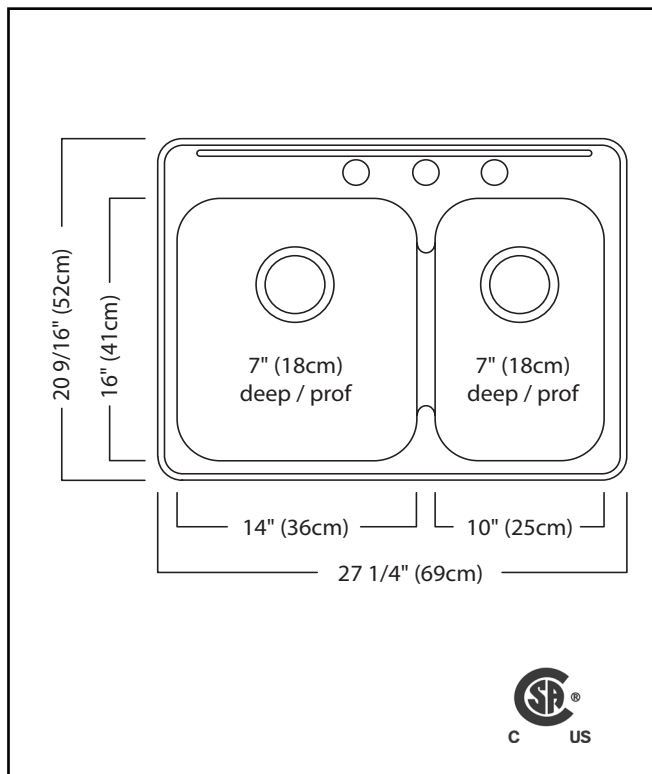

### DOUBLE BOWL 20 GAUGE TOPMOUNT/DROP IN

MODEL: 34207273 (3 FAUCET HOLES)

HOME SKU 3268-821

- ✓ EZ Torque hassle-free installation system that simplifies the installation process...just drop and drill
- ✓ Sound dampening system that reduces excess noise from running water and disposal vibration
- ✓ Gently sloping corners make cleaning a breeze
- ✓ Resilient finish offers lasting durability

## TECHNICAL FEATURES

OVERALL SINK SIZE (OD)	20 9/16" FB x 27 1/4" LR
LARGE BOWL SIZE (ID)	16" FB x 14" LR x 7" DP
SMALL BOWL SIZE (ID)	16" FB x 10" LR x 7" DP
MINIMUM CABINET SIZE	30"
MATERIAL	20 Gauge
BOWL CORNER RADIUS	70 mm
STAINLESS STEEL FINISH	Linear Finish Bowl with Mirror Finished Rim
DRAIN HOLE LOCATION	Rear
INSTALLATION TYPE	Topmount/Drop In
SOUND COATING	Sound pads
WEIGHT	13.9lbs
WARRANTY	Limited Lifetime
COUNTRY OF ORIGIN	Canada

### CARACTÉRISTIQUES TECHNIQUES

DIMENSIONS EXTÉRIEURES	20 9/16" AA x 27 1/4" GD
DIMENSIONS PETITE CUVETTE	16" AA x 14" GD x 7" PR
DIMENSIONS GRANDE CUVETTE	16" AA x 10" GD x 7" PR
DIMENSION MIN. D'ARMOIRE	30"
MATÉRIAUX	Calibre 20
RAYON DE COIN	70 mm
FINI	Cuvette à fini brossé linéaire avec rebord à fini miroir
L'ORIFICE D'ÉVACUATION	À l'arrière
INSTALLATION	À montage par le dessus
INSONORISATION	Coussinets insonorisants
POIDS À L'EXPÉDITION	14.0 lbs
GARANTIE	À vie limitée
PAYS D'ORIGINE	Canada