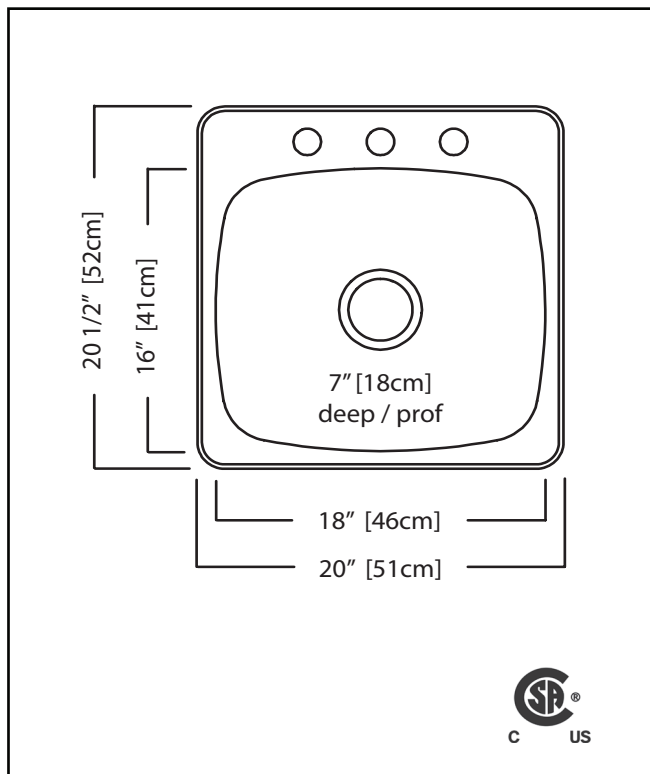

### **SINGLE BOWL 20 GAUGE TOPMOUNT/DROP IN**

**MODEL: 31207203 (3 FAUCET HOLES)**

**HOME SKU 3268-818**

**MODEL: 31207201 (1 FAUCET HOLE)**

**HOME SKU 3268-817**

- ✓ EZ Torque hassle-free installation system that simplifies the installation process...just drop and drill
- ✓ Sound dampening system that reduces excess noise from running water and disposal vibration
- ✓ Gently sloping corners make cleaning a breeze
- ✓ Resilient finish offers lasting durability

## TECHNICAL FEATURES

OVERALL SINK SIZE (OD)	20 9/16" FB x 20 1/8" LR
BOWL SIZE (ID)	16" FB x 18" LR x 7" DP
MINIMUM CABINET SIZE	24"
MATERIAL	20 Gauge
CORNER RADIUS	70 mm
STAINLESS STEEL FINISH	Linear Finish Bowl with Mirror Finished Rim
DRAIN HOLE LOCATION	Center
INSTALLATION TYPE	Topmount/Drop In
SOUND COATING	Sound pads
WEIGHT	9.0lbs
WARRANTY	Limited Lifetime
COUNTRY OF ORIGIN	Canada

### CARACTÉRISTIQUES TECHNIQUES

DIMENSIONS EXTÉRIEURES	20 9/16" AA x 20 1/8" GD
DIMENSIONS DE CUVE	16" AA x 18" LR x 7"
DIMENSION MIN. D'ARMOIRE	24"
MATÉRIAUX	Calibre 20
RAYON DE COIN	70 mm
FINI	Cuvette à fini brossé linéaire avec rebord à fini miroir
L'ORIFICE D'ÉVACUATION	Centre
INSTALLATION	À montage par le dessus
INSONORISATION	Coussinets insonorisants
POIDS À L'EXPÉDITION	9.0 lbs
GARANTIE	À vie limitée
PAYS D'ORIGINE	Canada