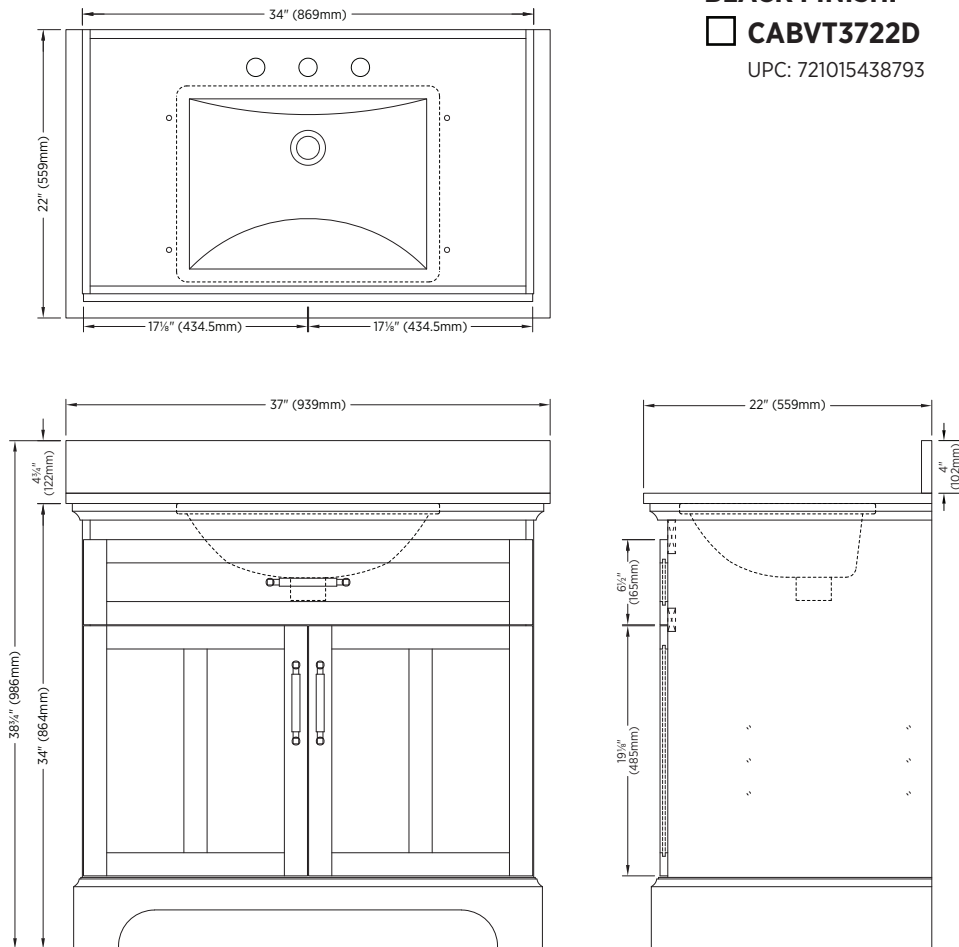

### OVERALL DIMENSIONS:

37" (W) x 22" (D) x 38¾" (H)  
 939mm (W) x 559mm (D) x 986mm (H)

### SHIPPING:

**Cube** 25.7  
**GW** 162.8 lbs

#### Notes:

Important: Dimensions of product are nominal and may vary within the range of tolerances allowed. These measurements are subject to change or cancellation. No responsibility is assumed for use of superseded or voided pages.