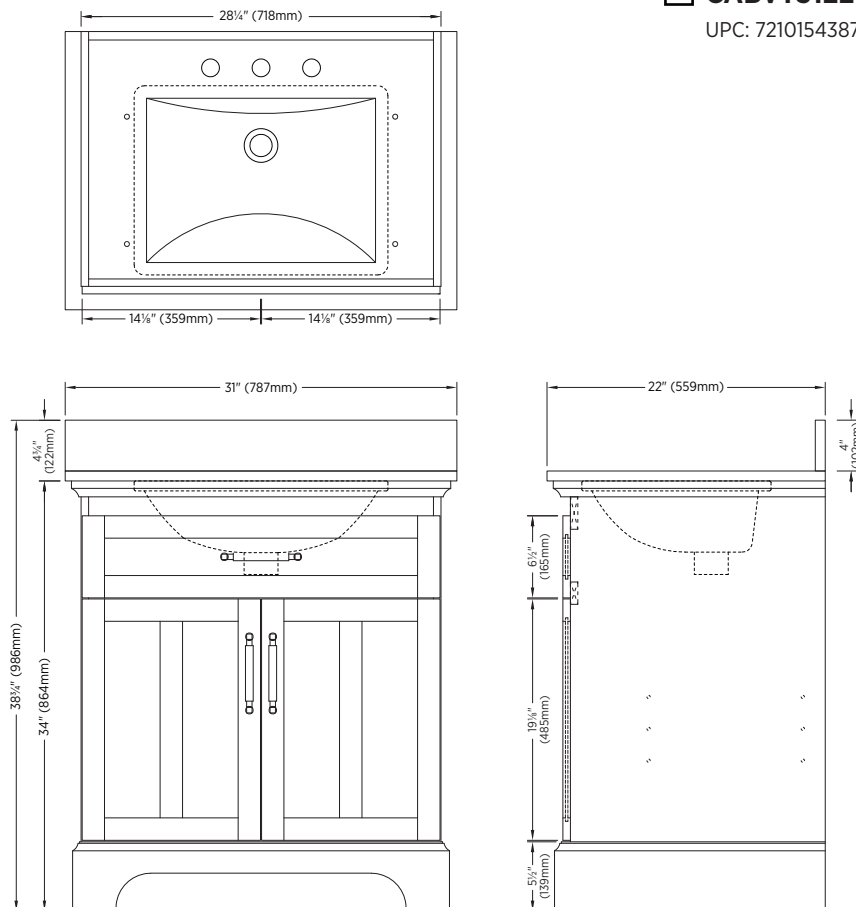

### SPECIFICATIONS:

- Painted black vanity
- Optional Handles: Chrome and Brushed Gold
- Carrara White engineered stone top with vitreous china undermount sink
- 4" faucet drilling
- Interior shelf included
- 2 slow close doors and 1 false drawer front

### OVERALL DIMENSIONS:

31" (W) x 22" (D) x 38¾" (H)  
787mm (W) x 559mm (D) x 986mm (H)

### SHIPPING:

**Cube** 17.4  
**GW** 138.6 lbs

#### Notes:

Important: Dimensions of product are nominal and may vary within the range of tolerances allowed. These measurements are subject to change or cancellation. No responsibility is assumed for use of superseded or voided pages.