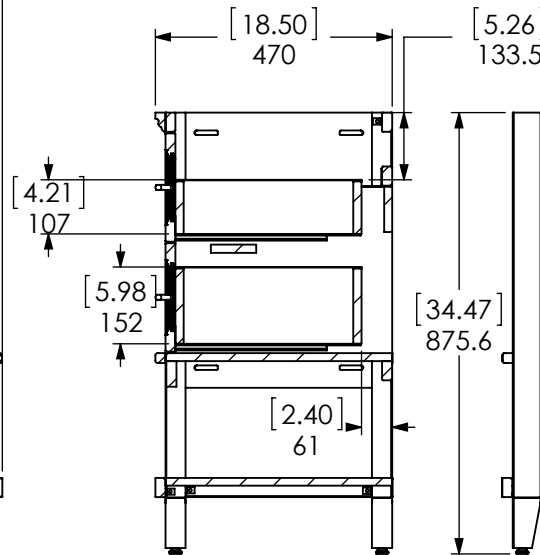

Top View

Isometric View

Front View

SECTION D-D
SCALE 1 : 15

Back view

ITEM:	927899 928093	REV	A
-------	--------------------------------	-----	----------

NAME: **Cordelia 48in Vanity w/VTop in White & Sterling**

DRAW	AEP	07/09/20	MATERIAL:	German Beech 4/4
REV	ING	07/09/20		Particle board 16mm Sterling/White
APP	R&D	07/09/20		
ESCALE: 1:20	MODEL:	Lakeshore 48in		