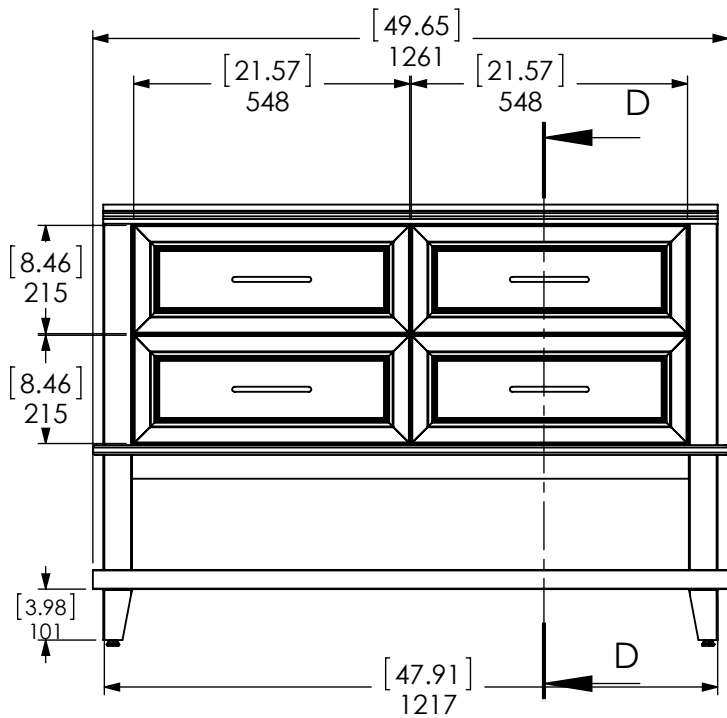

Top View

Isometric View

Front View

SECTION D-D
SCALE 1 : 15

Back view

ITEM:	927899 928093	REV	A
-------	--------------------------------	-----	----------

NAME: **Cordelia 48in Vanity w/VTop in White & Sterling**

DRAW	AEP	07/09/20	MATERIAL:	German Beech 4/4
REV	ING	07/09/20		Particle board 16mm Sterling/White
APP	R&D	07/09/20		
ESCALE: 1:20	MODEL:	Lakeshore 48in		