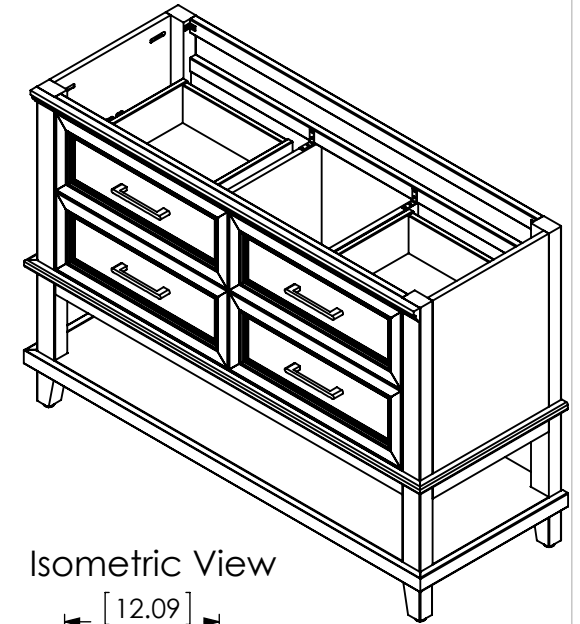

Top View

Isometric View

Front View

SECTION D-D
SCALE 1 : 15

Back view

ITEM:	927899 928093	REV	A
-------	--------------------------------	-----	----------

NAME: **Cordelia 48in Vanity w/VTop in White & Sterling**

DRAW	AEP	07/09/20	MATERIAL:	German Beech 4/4
REV	ING	07/09/20		Particle board 16mm Sterling/White
APP	R&D	07/09/20		
ESCALE: 1:20	MODEL:	Lakeshore 48in		