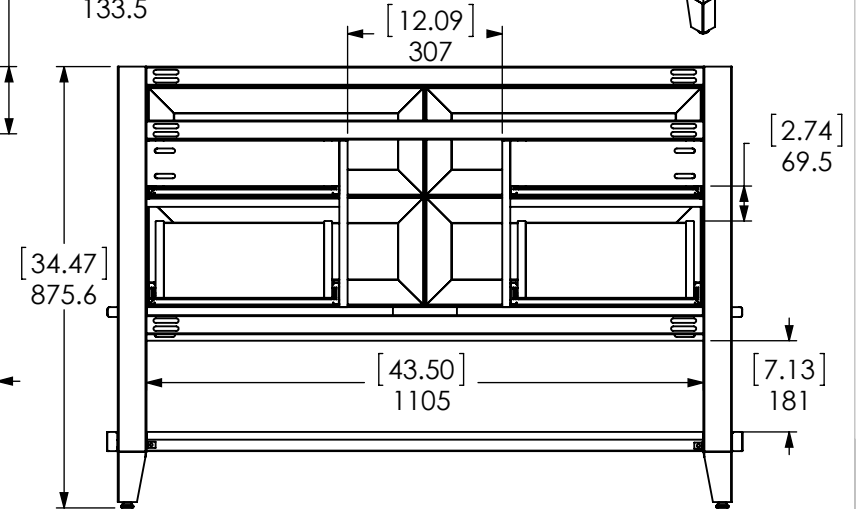

Top View

Isometric View

Front View

SECTION D-D
SCALE 1 : 15

Back view

ITEM:	927899 928093	REV	A
-------	--------------------------------	-----	----------

NAME: **Cordelia 48in Vanity w/VTop in White & Sterling**

DRAW	AEP	07/09/20	MATERIAL:	German Beech 4/4
REV	ING	07/09/20		Particle board 16mm Sterling/White
APP	R&D	07/09/20		
ESCALE: 1:20	MODEL:	Lakeshore 48in		