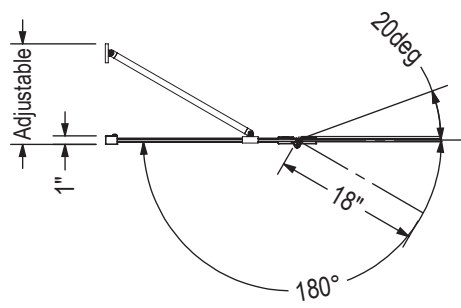

STANDARD

Code	Description	Wall Adjustment
137512	AXIAL Duo Tub 42" X 58"	3/8"

All dimensions are approximate. Structure measurements must be verified against the unit to ensure proper fit.