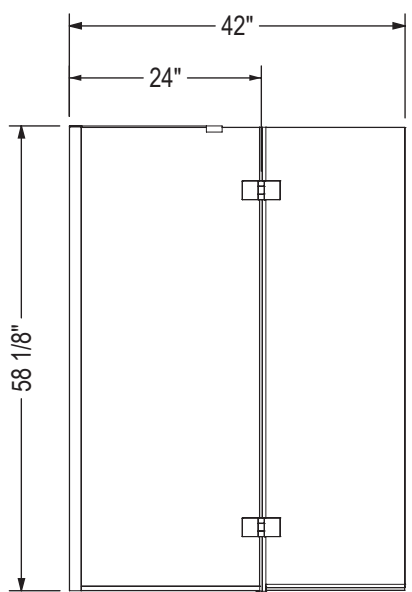

STANDARD

Code	Description	Wall Adjustment
137512	AXIAL Duo Tub 42" X 58"	3/8"

All dimensions are approximate. Structure measurements must be verified against the unit to ensure proper fit.