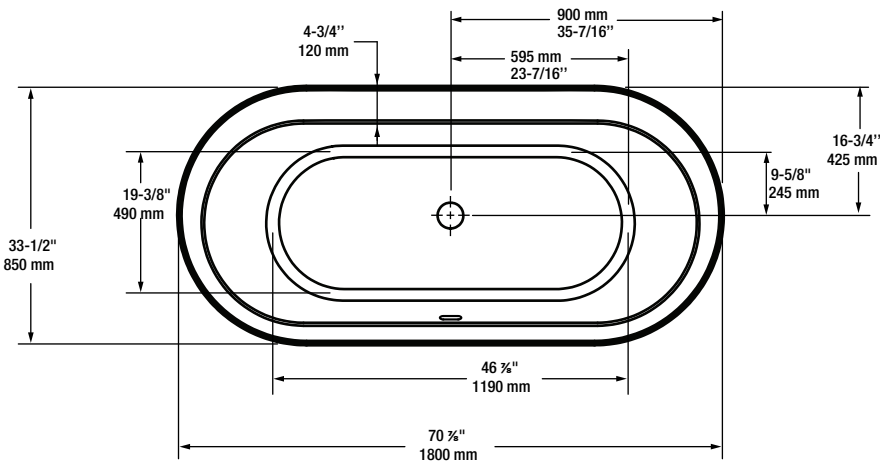

A&E Bath and Shower

6400A St. Jacques West

Montreal, QC, Canada

H4B 1T6

www.aebath.com

Model Modèle: BT-887

Freestanding bathtub *Baignoire autoportante*

TOP VIEW VUE DE DESSUS

FRONT VIEW VUE DE FACE

* Dimensions may vary +/- 1/4" (6mm) / Les dimensions peuvent varier de +/- 1/4" (6mm)

gallons to overflow /	64.5 gal.
packaging dimension /	73 x 37 x 27 in
approximated weight /	105 lbs
weight with water /	643 lbs
bathing well at sump /	47 x 19 in

Freestanding installation
Installation autoportante

Adjustable feet
Pattes ajustables

Chrome drain included
Drain chrome inclu

Integrated chrome linear overflow
Trop plein linéaire chrome intégré

CUPC certified
Certifié CUPC