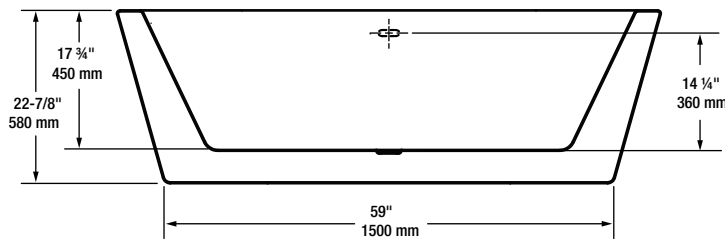

A&E Bath and Shower

6400A St. Jacques West

Montreal, QC, Canada

H4B 1T6

www.aebath.com

Model Modèle: BT-887

Freestanding bathtub *Baignoire autoportante*

TOP VIEW VUE DE DESSUS

FRONT VIEW VUE DE FACE

* Dimensions may vary +/- 1/4" (6mm) / Les dimensions peuvent varier de +/- 1/4" (6mm)

gallons to overflow /	64.5 gal.
packaging dimension /	73 x 37 x 27 in
approximated weight /	105 lbs
weight with water /	643 lbs
bathing well at sump /	47 x 19 in

Freestanding installation
Installation autoportante

Adjustable feet
Pattes ajustables

Chrome drain included
Drain chrome inclu

Integrated chrome linear overflow
Trop plein linéaire chrome intégré

CUPC certified
Certifié CUPC