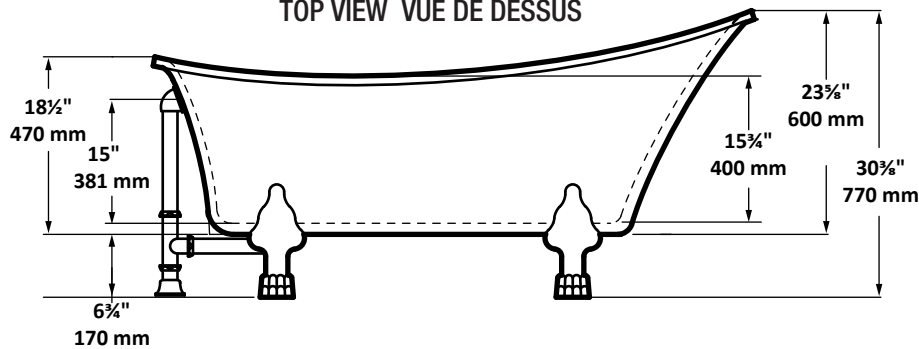

A&E Bath and Shower

6400A St. Jacques West
 Montrea, QC, Canada
 H4B 1T6
 www.aebath.com

Model Modèle: BT-830-59
 Clawfoot bathtub *Bain sur pattes*

TOP VIEW VUE DE DESSUS

FRONT VIEW VUE DE FACE

* Dimensions may vary +/- 1/4" (6mm) / Les dimensions peuvent varier de +/- 1/4" (6mm)

gallons to overflow /	40 gal.
packaging dimension /	61 x 30 x 28 in
approximated weight /	120 lbs
weight with water /	454 lbs
bathing well at sump /	47 x 19 in

Compliance Certifications:

Uniform Plumbing Code
 National Plumbing Code of Canada
 CSA B45.5-17/IAPMO Z124-2017