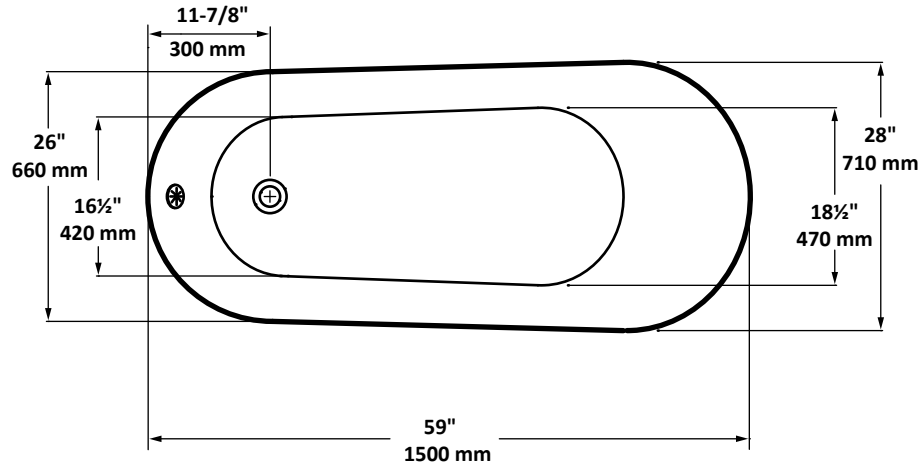

A&E Bath and Shower

6400A St. Jacques West
 Montrea, QC, Canada
 H4B 1T6
 www.aebath.com

Model Modèle: BT-830-59
 Clawfoot bathtub *Bain sur pattes*

TOP VIEW VUE DE DESSUS

FRONT VIEW VUE DE FACE

* Dimensions may vary +/- 1/4" (6mm) / Les dimensions peuvent varier de +/- 1/4" (6mm)

gallons to overflow /	40 gal.
packaging dimension /	61 x 30 x 28 in
approximated weight /	120 lbs
weight with water /	454 lbs
bathing well at sump /	47 x 19 in

Compliance Certifications:

Uniform Plumbing Code
 National Plumbing Code of Canada
 CSA B45.5-17/IAPMO Z124-2017

Integrated chrome linear overflow
Trop plein linéaire chrome intégré

CUPC certified
Certifié CUPC