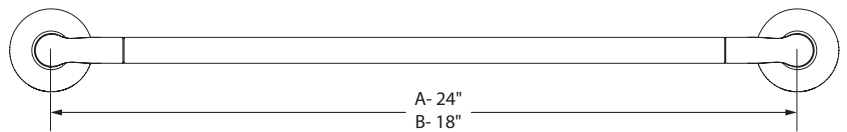

### Stock Numbers:

- **MY2718CH – Towel Bar**  
Polished Chrome Finish  
Concealed Screw Mounting
- **MY2718BN – Towel Bar**  
Brushed Nickel Finish  
Concealed Screw Mounting
- **MY2718BL – Towel Bar**  
Matte Black Finish  
Concealed Screw Mounting
- **MY2724CH – Towel Bar**  
Polished Chrome Finish  
Concealed Screw Mounting
- **MY2724BN – Towel Bar**  
Brushed Nickel Finish  
Concealed Screw Mounting
- **MY2724BL – Towel Bar**  
Matte Black Finish  
Concealed Screw Mounting

### Dimensions:

<b>A</b>	<b>24" - 610mm</b>
<b>B</b>	<b>18" - 457mm</b>

### Installation Instructions:

1. Position the mounting plate on the wall at desired location with "UP" facing you.
2. One at a time, place each anchor screw through the mounting plate, centered in each large hole. Using a Phillips screwdriver, turn the anchor screw while applying pressure. Screw will self drill and tap into drywall. Do not over tighten.
3. Place assembly over the mounting post, setscrew facing down.
4. Tighten setscrew.