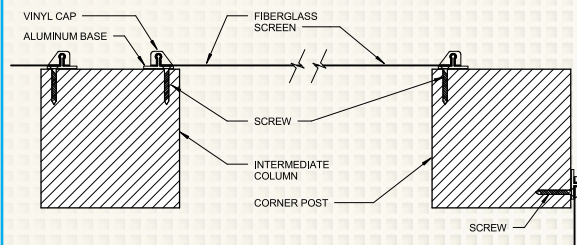

EXTERIOR MOUNTING DETAIL - Plan View