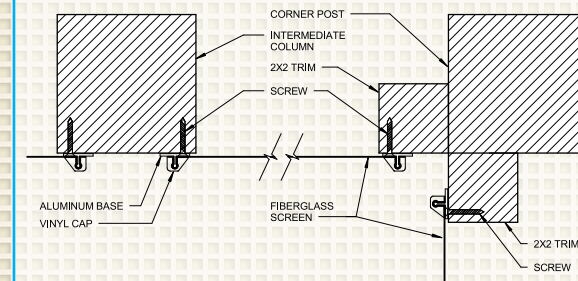

CUSTOM CONTENTS

- SNAPTRACK by SCREENEZE® Aluminum Base
- SNAPTRACK by SCREENEZE® Vinyl Cap
- #6 - 1 ¼ Phillips Stainless Steel Screw
- Phifer Fiberglass #1814 Screen Fabric
- Plinth Corner Kit

KITS SIZED FOR PANELS UP TO:

- 4' X 4'
- 4' X 6'
- 4' X 8'
- 6' X 6'
- 8' X 8'
- 6' X 8'

EXTERIOR MOUNTING DETAIL - Plan View

INTERIOR MOUNTING DETAIL - Plan View

SNAPTRACK by SCREENEZE® KITS

**MINIMIZE WASTE &
MAXIMIZE EFFICIENCY
WITH YOUR CUSTOM CONTENTS**

KIT SIZED FOR PANELS UP TO

4' x 4' · 4' x 8' · 8' x 8'

SNAPTRACK FEATURES

- Hidden Screws!
- Pre-Drilled Aluminum
- Install To Face Of Post/Column
- No Spline | No Staples
- Compatible With Corner Plinth Kit
- Reduce Call Backs
- Span Openings Up To 150 Sq Ft
- 10 Year Limited Warranty
- Self Tightening | No Stretching
- Easy Screen Replacement