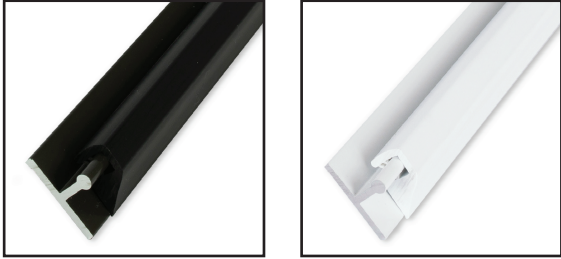

- Available in Bronze & White
- Aluminum Base and PVC Cap
- No Staples
- No Splines
- Concealed Fasteners
- Pre-Drilled Aluminum
- Exterior or Interior Mount
- One Opening One Kit
- Plinth for Corners
- Screen Fabric Included

- 4' X 4'
- 4' X 6'
- 4' X 8'
- 6' X 6'
- 8' X 8'
- 6' X 8'

EXTERIOR MOUNTING DETAIL - Plan View

INTERIOR MOUNTING DETAIL - Plan View

SNAPTRACK by SCREENEZE® KITS

**MINIMIZE WASTE &
MAXIMIZE EFFICIENCY
WITH YOUR CUSTOM CONTENTS**

KIT SIZED FOR PANELS UP TO

4' x 4' · 4' x 8' · 8' x 8'

SNAPTRACK FEATURES

- Hidden Screws!
- Pre-Drilled Aluminum
- Install To Face Of Post/Column
- No Spline | No Staples
- Compatible With Corner Plinth Kit
- Reduce Call Backs
- Span Openings Up To 150 Sq Ft
- 10 Year Limited Warranty
- Self Tightening | No Stretching
- Easy Screen Replacement

INSTALLATION

- Visit www.SNAPTRACKbySCREENEZE.com for more info

SPECIFICATIONS

- PVC vinyl cap made of window grade virgin vinyl with UV inhibitor
- Aluminum base made of solid aluminum alloy
- Baked on polyester paint
- #6 Phillips Stainless Steel Screws Included
- Aluminum base is 3/4"
- PVC cap is 3/8" x 1/2"
- Screen Fabric Included: Fiberglass #1814
- Optional Corner Plinth Kit Included
- US Patent No. 10,577860 B2