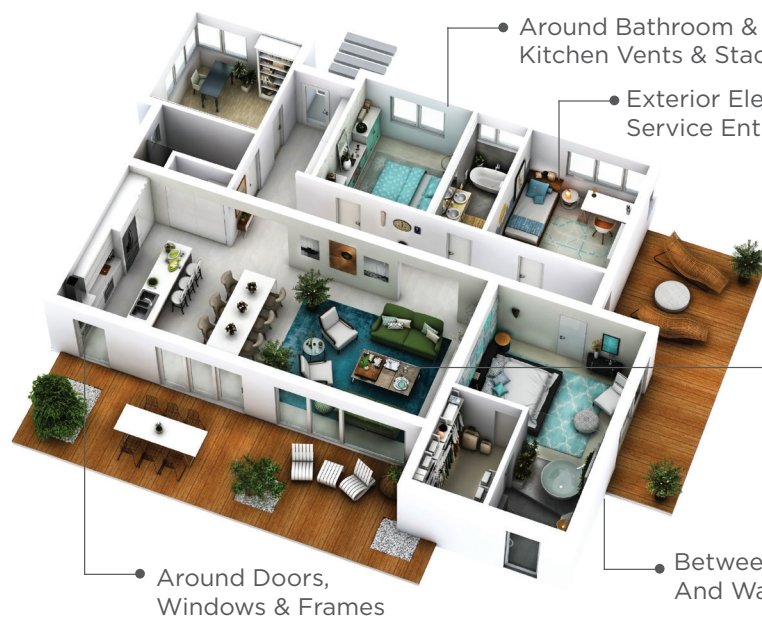

INTERIOR AND EXTERIOR ENERGY SOLUTIONS!

- Around Bathroom & Kitchen Vents & Stacks
- Exterior Electrical Outlets & Service Entrances
- Around Ceiling Lights
- Between Foundation And Walls
- Around Doors, Windows & Frames

-  Black
-  Grey
-  Brown
-  Sandalwood
-  Ivory
-  White (paintable)

Formulated for the Canadian Climate. Available exclusively at your local Home Hardware and Building Centre Locations.

2034-943/2034-934/2034-248/2034-961/2034-952/2034-970
 2034-969/2034-953/2304-284/2304-346/2034-266/2034-355
 2034-257/2034-364/2034-275/2034-337/2031-4102031-429
 2034-285/2034-286/2034-293/2034-300