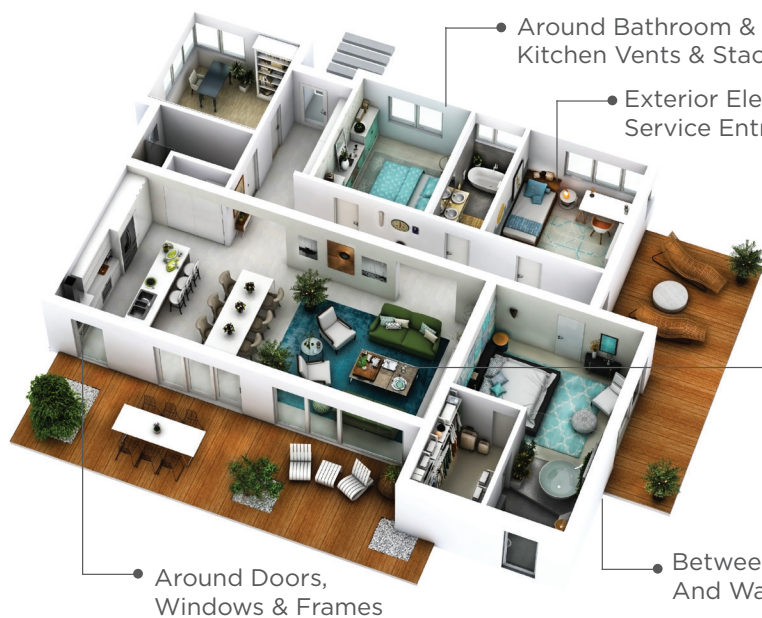

INTERIOR AND EXTERIOR ENERGY SOLUTIONS!

Black

Grey

Brown

Sandalwood

Ivory

White (paintable)

Formulated for the Canadian Climate. Available exclusively at your local Home Hardware and Building Centre Locations.