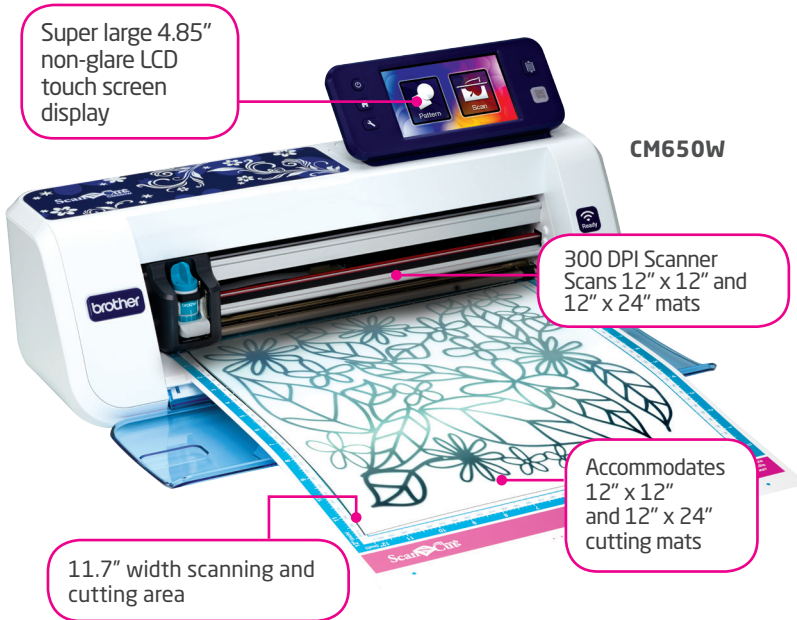

Included Accessories:

- Standard Cut Blade
- Standard Cut Blade Holder
- ScanNCut2 Online Activation Card
- Standard Mat 12" x 12"
- Middle Tack Adhesive Mat 12"x12"
- 6 Colour Pen Set (6 pcs)
- Erasable Pen Set (2 pcs)
- High Tack Fabric Support Sheets (2 pcs)
- Iron-On Fabric Appliqué Contact Sheets (2 pcs)
- Pen Holder
- Spatula
- Touch Pen
- Touch Pen and Spatula Stand
- Accessory Pouch

brother
at your side