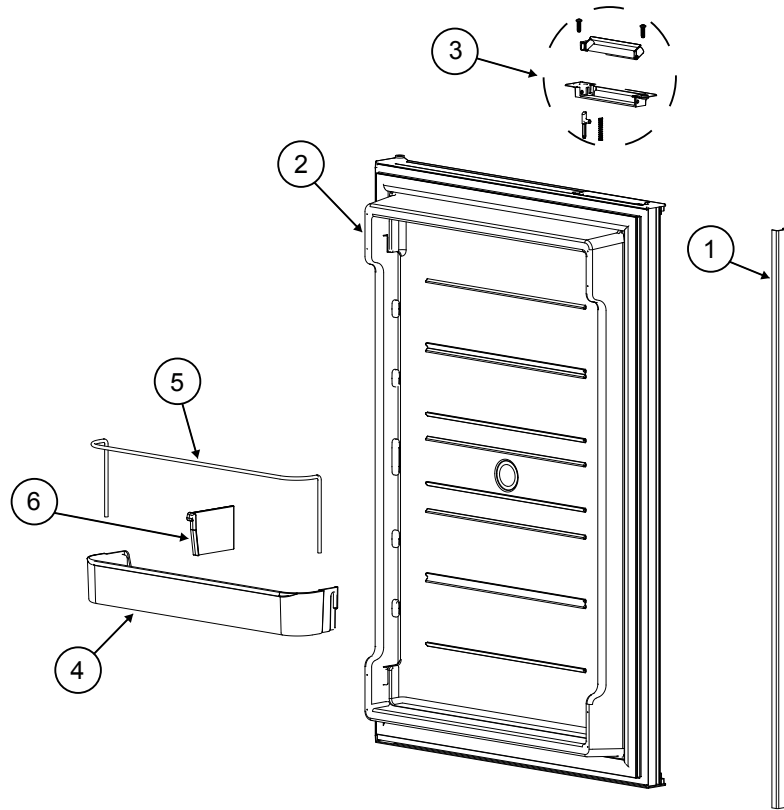

LOWER DOOR (FRESH FOOD) - MODEL SERIES N7/N8

Art 02665

NO.	PART #	DESCRIPTION	N7V	N8V	N7X	N8X	N7LX	N8LX
1	638537	PANEL RETAINER -7FT FF	X		X		X	
	638538	PANEL RETAINER - 8FT FF		X		X		X
2	638532	DOOR ASSY FOAMED LOWER 7-BLACK	X		X		X	
	638534	DOOR ASSY FOAMED LOWER 8-BLACK		X		X		X
3	639506	KIT HANDLE ASSEMBLY LEFT	X	X	X	X	X	X
	639507	KIT HANDLE ASSEMBLY RIGHT	X	X	X	X	X	X
4	624864	BIN-DOOR SHELF/CLEAR					3	4
	624863	BIN-DOOR SHELF/WHITE	3	4	3	4		
5	624866	WIRE-BIN/SDL	X	X	X	X	X	X
6	619008	DIVIDER DOOR BIN/CLEAR (1 PER DOOR SHELF)					X	X