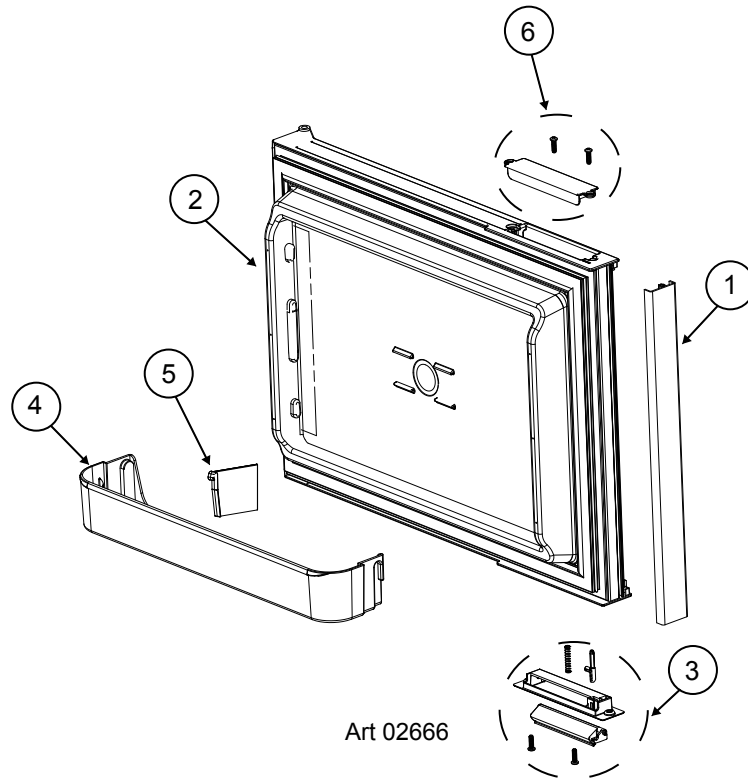

PART NO. 639735
NORCOLD 5/4/2018

UPPER DOOR (FREEZER) - MODEL SERIES N7/N8

NO.	PART #	DESCRIPTION	N7V	N8V	N7X	N8X	N7LX	N8LX
1	638536	PANEL RETAINER-FZR	X	X	X	X	X	X
2	638530	DOOR ASSY FOAMED UPPER BLACK	X	X	X	X	X	X
3	639506	KIT-HANDLE ASSEMBLY LEFT	X	X	X	X	X	X
	639507	KIT HANDLE ASSEMBLY RIGHT	X	X	X	X	X	X
4	624864	BIN DOOR SHELF/CLEAR (1 PER DOOR)					X	X
	624863	BIN-DOOR SHELF/WHITE (1 PER DOOR)	X	X	X	X		
5	619008	DIVIDER DOOR BIN/CLEAR (1PER DOOR SHELF BIN)					X	X
6	639510	KIT COVER, POCKET	X	X	X	X	X	X