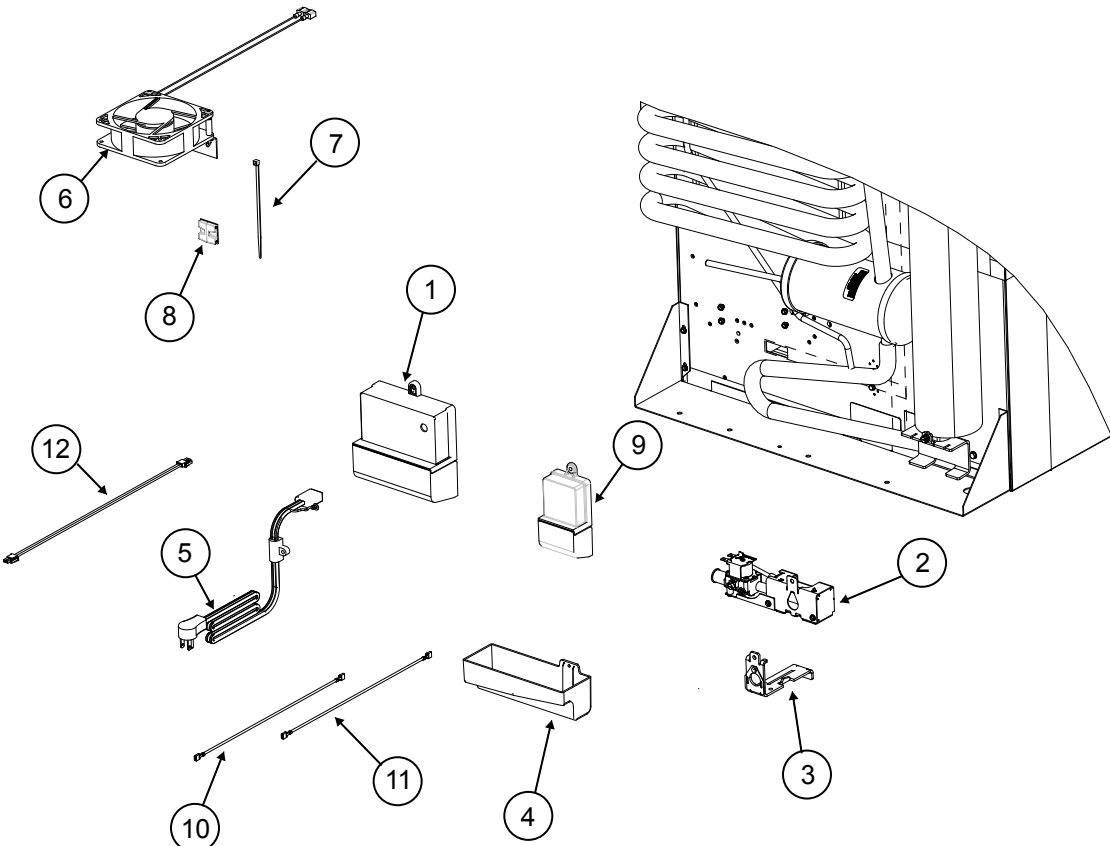

CONTROLS (REAR VIEW) - MODEL SERIES N7/N8

ART 02688

CONTROLS (REAR VIEW) - MODEL SERIES N7/N8

NO.	PART #	DESCRIPTION	N7V	N8V	N7X	N8X	N7LX	N8LX
1	639593	KIT MAIN CONTROL BOARD ASSY	X	X	X	X	X	X
2	639572	KIT GAS TRAIN ASSY MAINLINE	X	X	X	X	X	X
3	639743	GAS TRAIN ASSY SUPPORT BRACKET/ BURNER DOOR ASSY	X	X	X	X	X	X
4	639591	KIT-DRIP CUP REAR/PLASTIC	X	X	X	X	X	X
5	639683	KIT-AC POWER CORD	X	X	X	X	X	X

NO.	PART #	DESCRIPTION	N7VF	N8VF	N7XF	N8XF	N8LXF	N8XCF	N8LXIMF	NA8LXIMF	N7LX.3F	NA7LXF	NA8LXF
FAN (F) MODELS ONLY													
6	639702	KIT CONDENSER FAN ASSY	X	X	X	X	X	X	X	X	X	X	X
7	61417922	CABLE TIE NYLON	X	X	X	X	X	X	X	X	X	X	X
8	618950	WIRE MOUNT ADHESIVE	X	X	X	X	X	X	X	X	X	X	X
NS	638278	KIT THERMOSTAT-DC FAN/THERMO DISC	X	X	X	X	X	X	X	X	X	X	X
NS	639588	KIT-FAN HARNESS	X	X	X	X	X	X	X	X	X	X	X
NS	639892	KIT SERV FAN RETROFIT N7/N8	X	X	X	X	X	X	X	X	X	X	X

NO.	PART #	DESCRIPTION	N7LX.3F	N7LX.3	NA7LX.3	N8LX.3	NA8LX.3
3 WAY (.3) MODELS ONLY							
9	639577	KIT DC BOARD ASSY	X	X	X	X	X
10	638790	INPUT WIRE RED	X	X	X	X	X
11	638791	INPUT WIRE BLACK	X	X	X	X	X
12	638792	COMMUNICATION HARNESS	X	X	X	X	X

NO.	PART #	DESCRIPTION	N7VF	N8VF	N7XF	N8XF	N8LXF	N8XC	N8XCF	NA8LXIMF	N8LXIMF	NA7LXIMF
FAN (F), COLD WEATHER (C), ICEMAKER (IM) MODELS ONLY												
NS	639585	KIT WIRE AUXILLARY OUPUT/BLACK	X	X	X	X	X	X	X	X	X	X
NS	639586	KIT WIRE AUXILLARY OUPUT/RED	X	X	X	X	X	X	X	X	X	X