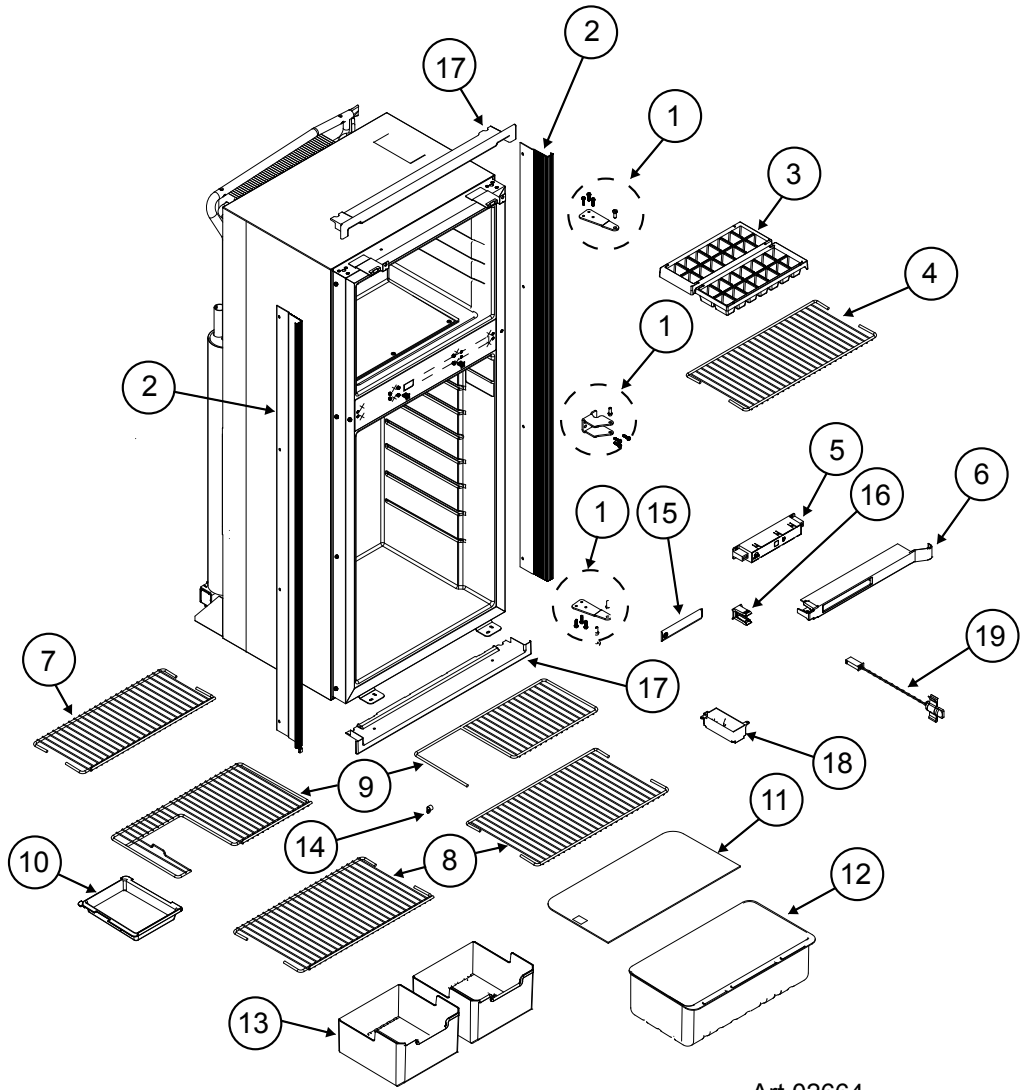

CABINET AREA (FRONT VIEW) - MODEL SERIES N7/N8

Art 02664

CABINET AREA (FRONT VIEW) - MODEL SERIES N7/N8

NO.	PART #	DESCRIPTION	N7V	N8V	N7X	N8X	N7LX	N8LX	N8LXIMF	N7LXIMF
1	639508	KIT HINGES	X	X	X	X	X	X	X	X
2	639369	TRIM PIECE FOAM TAPE ASSY-SIDE/7"/BLACK (2 PER CABINET)	X		X		X			X
	639370	TRIM PIECE FOAM TAPE ASSY-SIDE/8"/BLACK (2 PER CABINET)		X		X		X	X	
3	61630422	ICE CUBE TRAY - (2 PER CABINET)					2	2		
4	638480	SHELF WIRE FREEZER	X	X	X	X	X	X	X	X
5	639509	KIT SERVICE CONTROL ASSY	X	X						X
	639550	KIT SERVICE CONTROL ASSY			X	X				X
	639551	KIT SERVICE CONTROL ASSY					X	X	X	X
6	639554	CONTROL HOUSING	X	X	X	X	X	X	X	X
7	638484	SHELF, WIRE SHORT					X	X	X	X
8	638481	SHELF WIRE-FULL	2	3	2	3				
	638485	SHELF WIRE FULL					X	2	X	2
9	638482	SHELF WIRE CUT OUT			X	X				
	638483	SHELF WIRE CUT OUT					X	X	X	X
10	617756	TRAY SHELF/WHITE/CUT OUT					X	X	X	X
11	618158	CRISPER COVER GLASS SHELF	X	X	X	X	X	X	X	X
12	618571	CRISPER -WHITE/ FULL	X	X	X	X				
13	619007	BIN ICE CRISPER/CLEAR (2 PER MODEL) (3 PER IM MODEL)					2	2	3	3
14	623121	CLAMP 3/8" (1 PER SHELF)	X	X	X	X	X	X	X	X
15	639034	COVER, HINGE HOLE, CENTER DIVIDER	X	X	X	X	X	X	X	X
16	638545	STRIKE PLATE	X	X	X	X	X	X	X	X
17	639442	KIT TRIM PIECE SET-TOP/ BOTTOM/ BLACK	X	X	X	X	X	X	X	X
18	638797	LED ASSY	X	X	X	X	X	X	X	X
19	639700	KIT THERMISTER (USE 638391)	X	X	X	X	X	X	X	X
	638391	KIT THERMISTER	X	X	X	X	X	X	X	X
NS	639977	SWITCH ROCKER							X	X
		no longer available								
	NS	NOT SHOWN