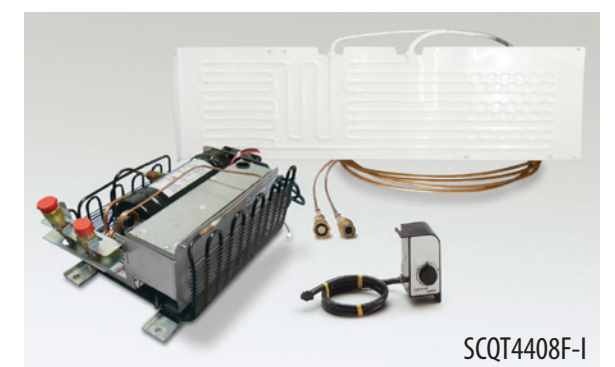

SCQT-4408F Norcolder® AC/DC Converter Unit

- Converts up to a 6-cu. ft. insulated ice box into an automatic electric refrigerator
- Includes single compressor and evaporator, Power Ventilation Package and 12 ft. of pre-charged copper tubing for convenient placement of compressor/ power supply away from evaporator plate
- Cooling Unit Dimensions (inches): 14 1/2"H x 9 1/2"W x 5 3/4"D
- Two-year warranty