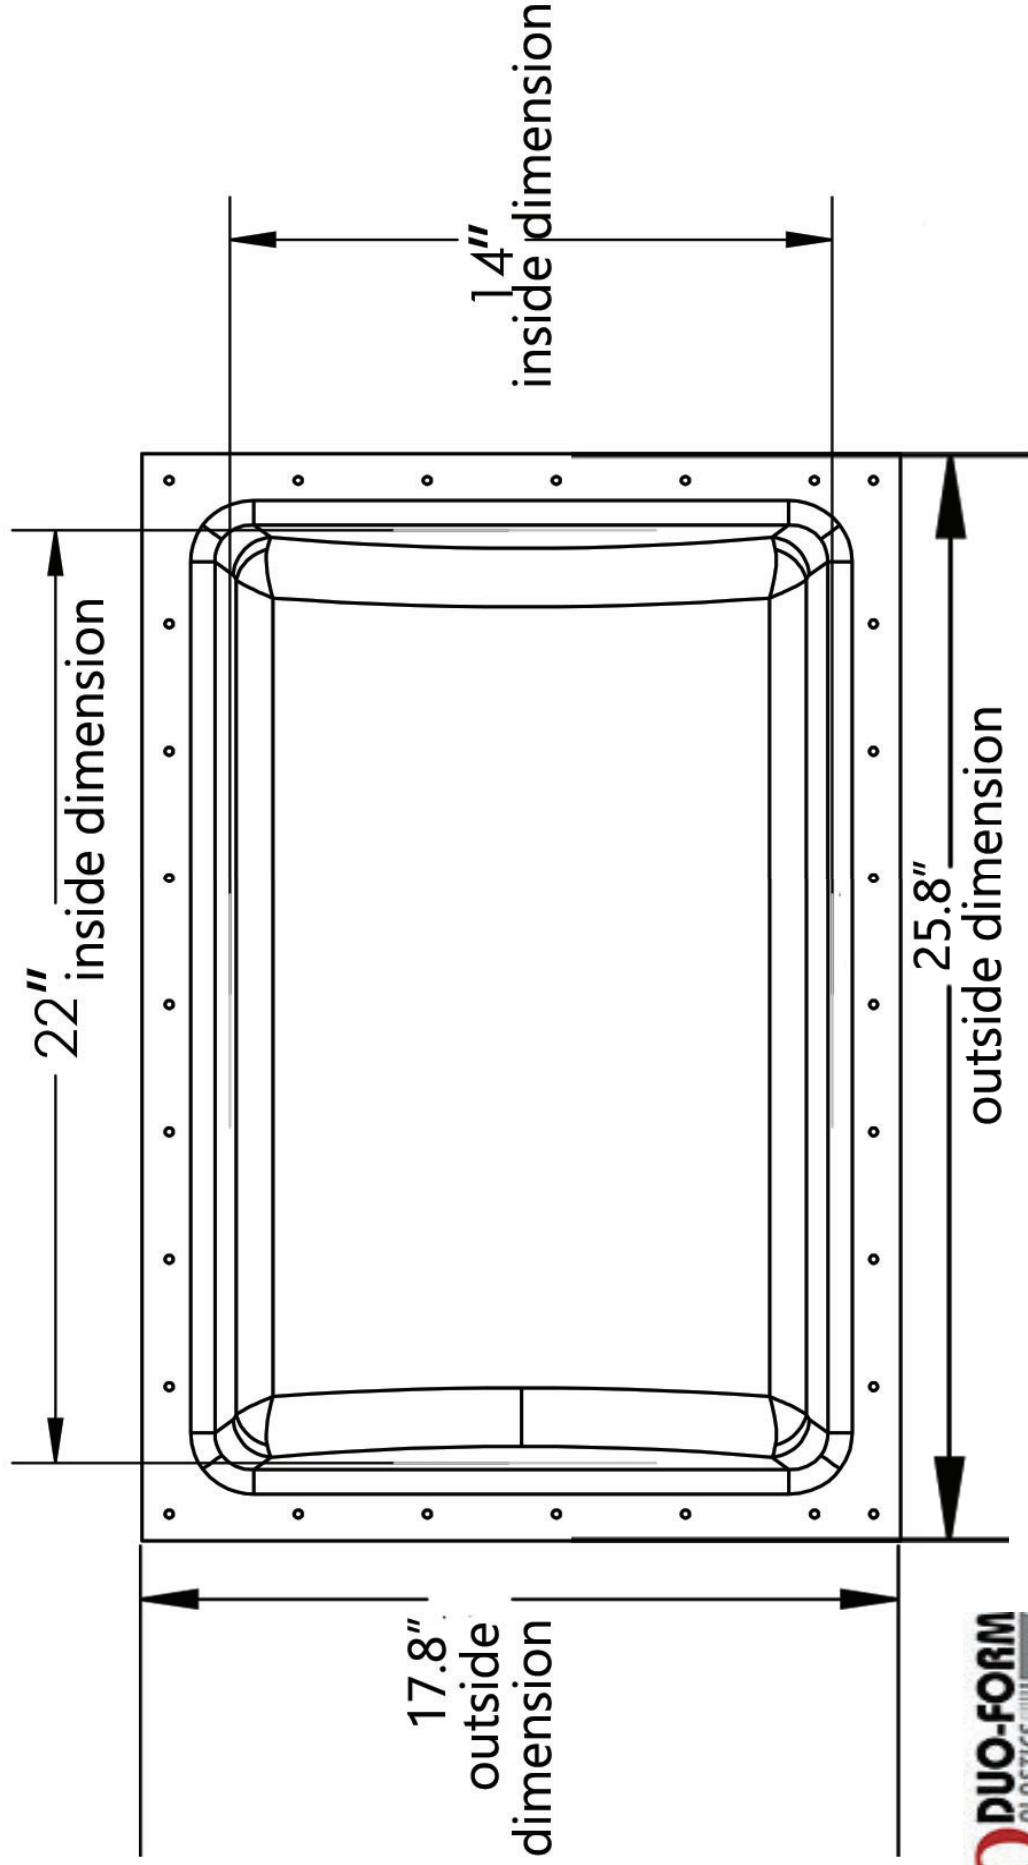

SKYLIGHT SHADES

MEASUREMENT

G U I D E

To determine if the shade will fit your skylight, measure the inside dimension.
Our skylight shades cover skylights measuring: 14"x22", 13"x19", 15"x18" and 14"x14".